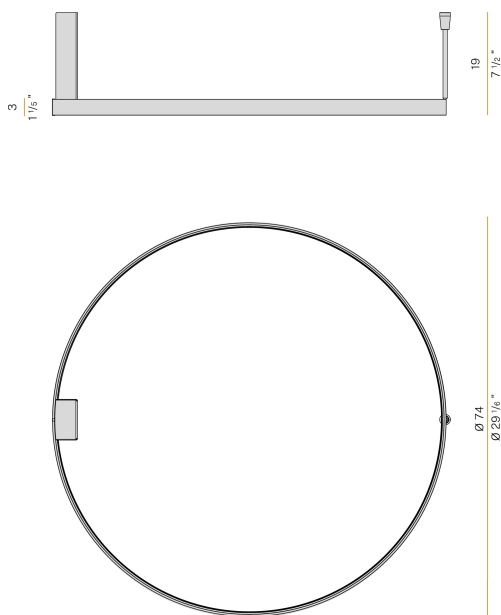

PANZERI

Zero Round

220-240V AC dimmable (DALI/Push DIM)

P03319.075.0402

 mat brass

Data sheet

CODE	P03319.075.0402
SYSTEM POWER CONSUMPTION	42W
EFFICACY	72.83lm/W
LIGHT SOURCE	LED
LIGHT SOURCE LIFETIME	L70 (B50) 60.000h
COLOUR TEMPERATURE	3000K Ra>90
LIGHT DISTRIBUTION	diffused
POWER SUPPLY	220-240V AC
FREQUENCY	50/60Hz
ELECTRICAL CONFIGURATION	dimmable (DALI/Push DIM)
DRIVER	integrated included
NOMINAL LUMINOUS FLUX	4252lm
LUMEN OUTPUT	3059lm
EFFICIENCY	71.9%
WEIGHT	1,80 Kg
PROTECTION DEGREE	IP20
COLOUR TOLLERANCES	SDCM 3
PACKING DIMENSIONS	83,0 x 83,0 x 10,0 cm

Ceiling or wall lighting fixture for interiors, with direct and indirect light emission.
Pickled sheet metal ceiling or wall bracket in polyacrylic paint.
Pickled sheet metal wall plate in polyacrylic paint.
Bended extruded aluminium structure in white, black, bronze, mat brass or titanium polyacrylic paint.
Extruded polycarbonate diffuser with opaline finish.

Technical drawing

Application

Polar diagram