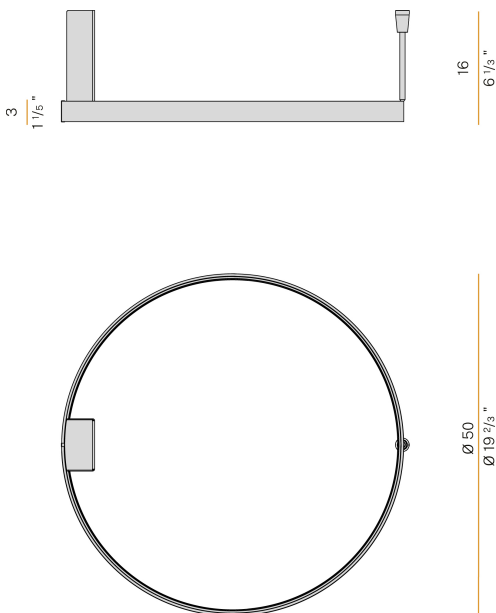

PANZERI

Zero Round

220-240V AC dimmable (DALI/Push DIM)

P03319.050.0402

 mat brass

Data sheet

CODE	P03319.050.0402
SYSTEM POWER CONSUMPTION	29W
EFFICACY	70.31lm/W
LIGHT SOURCE	LED
LIGHT SOURCE LIFETIME	L70 (B50) 60.000h
COLOUR TEMPERATURE	3000K Ra>90
LIGHT DISTRIBUTION	diffused
POWER SUPPLY	220-240V AC
FREQUENCY	50/60Hz
ELECTRICAL CONFIGURATION	dimmable (DALI/Push DIM)
DRIVER	integrated included
NOMINAL LUMINOUS FLUX	2835lm
LUMEN OUTPUT	2039lm
EFFICIENCY	71.9%
WEIGHT	1,41 Kg
PROTECTION DEGREE	IP20
COLOUR TOLLERANCES	SDCM 3
PACKING DIMENSIONS	58,0 x 58,0 x 10,0 cm

Ceiling or wall lighting fixture for interiors, with direct and indirect light emission.
Pickled sheet metal ceiling or wall bracket in polyacrylic paint.
Pickled sheet metal wall plate in polyacrylic paint.
Bended extruded aluminium structure in white, black, bronze, mat brass or titanium polyacrylic paint.
Extruded polycarbonate diffuser with opaline finish.

Technical drawing

Application

Polar diagram