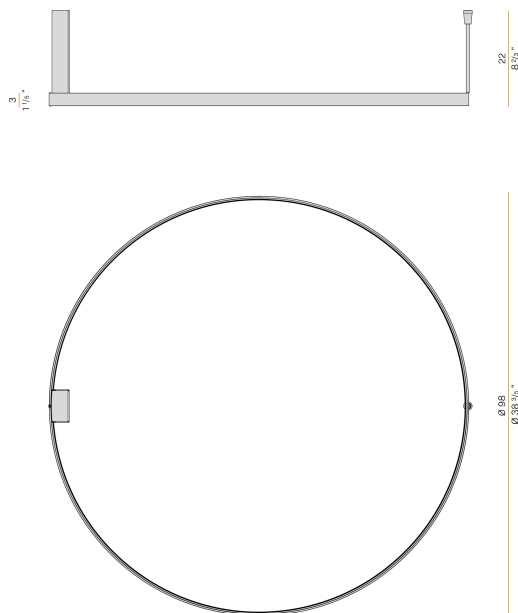

PANZERI

Zero Round

220-240V AC dimmable (DALI/Push DIM)

P03317.100.0402

bronze

Data sheet

CODE	P03317.100.0402
SYSTEM POWER CONSUMPTION	54W
EFFICACY	75.54lm/W
LIGHT SOURCE	LED
LIGHT SOURCE LIFETIME	L70 (B50) 60.000h
COLOUR TEMPERATURE	3000K Ra>90
LIGHT DISTRIBUTION	diffused
POWER SUPPLY	220-240V AC
FREQUENCY	50/60Hz
ELECTRICAL CONFIGURATION	dimmable (DALI/Push DIM)
DRIVER	integrated included
NOMINAL LUMINOUS FLUX	5670lm
LUMEN OUTPUT	4079lm
EFFICIENCY	71.9%
WEIGHT	2,06 Kg
PROTECTION DEGREE	IP20
COLOUR TOLLERANCES	SDCM 3
PACKING DIMENSIONS	107,0 x 107,0 x 11,0 cm

Ceiling or wall lighting fixture for interiors, with direct and indirect light emission.
Pickled sheet metal ceiling or wall bracket in polyacrylic paint.
Pickled sheet metal wall plate in polyacrylic paint.
Bended extruded aluminium structure in white, black, bronze, mat brass or titanium polyacrylic paint.
Extruded polycarbonate diffuser with opaline finish.

Technical drawing

Application

Polar diagram