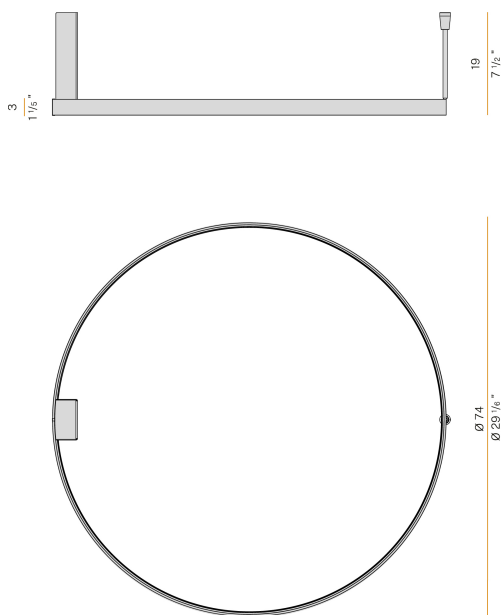

PANZERI

Zero Round

220-240V AC dimmable (DALI/Push DIM)

P03317.075.0402

bronze

Data sheet

CODE	P03317.075.0402
SYSTEM POWER CONSUMPTION	42W
EFFICACY	72.83lm/W
LIGHT SOURCE	LED
LIGHT SOURCE LIFETIME	L70 (B50) 60.000h
COLOUR TEMPERATURE	3000K Ra>90
LIGHT DISTRIBUTION	diffused
POWER SUPPLY	220-240V AC
FREQUENCY	50/60Hz
ELECTRICAL CONFIGURATION	dimmable (DALI/Push DIM)
DRIVER	integrated included
NOMINAL LUMINOUS FLUX	4252lm
LUMEN OUTPUT	3059lm
EFFICIENCY	71.9%
WEIGHT	1,80 Kg
PROTECTION DEGREE	IP20
COLOUR TOLLERANCES	SDCM 3
PACKING DIMENSIONS	83,0 x 83,0 x 10,0 cm

Ceiling or wall lighting fixture for interiors, with direct and indirect light emission. Pickled sheet metal ceiling or wall bracket in polyacrylic paint. Pickled sheet metal wall plate in polyacrylic paint. Bended extruded aluminium structure in white, black, bronze, mat brass or titanium polyacrylic paint. Extruded polycarbonate diffuser with opaline finish.

Technical drawing

Application

Polar diagram