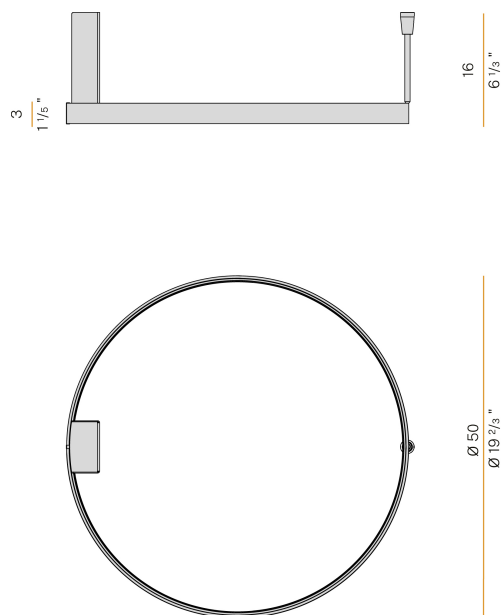

PANZERI

Zero Round

220-240V AC dimmable (DALI/Push DIM)

P03317.050.0502

bronze

Data sheet

CODE	P03317.050.0502
SYSTEM POWER CONSUMPTION	29W
EFFICACY	70.31lm/W
LIGHT SOURCE	LED
LIGHT SOURCE LIFETIME	L70 (B50) 60.000h
COLOUR TEMPERATURE	2700K Ra>90
LIGHT DISTRIBUTION	diffused
POWER SUPPLY	220-240V AC
FREQUENCY	50/60Hz
ELECTRICAL CONFIGURATION	dimmable (DALI/Push DIM)
DRIVER	integrated included
NOMINAL LUMINOUS FLUX	2835lm
LUMEN OUTPUT	2039lm
EFFICIENCY	71.9%
WEIGHT	1,41 Kg
PROTECTION DEGREE	IP20
COLOUR TOLLERANCES	SDCM 3
PACKING DIMENSIONS	58,0 x 58,0 x 10,0 cm

Ceiling or wall lighting fixture for interiors, with direct and indirect light emission. Pickled sheet metal ceiling or wall bracket in polyacrylic paint. Pickled sheet metal wall plate in polyacrylic paint. Bended extruded aluminium structure in white, black, bronze, mat brass or titanium polyacrylic paint. Extruded polycarbonate diffuser with opaline finish.

Technical drawing

Application

Polar diagram