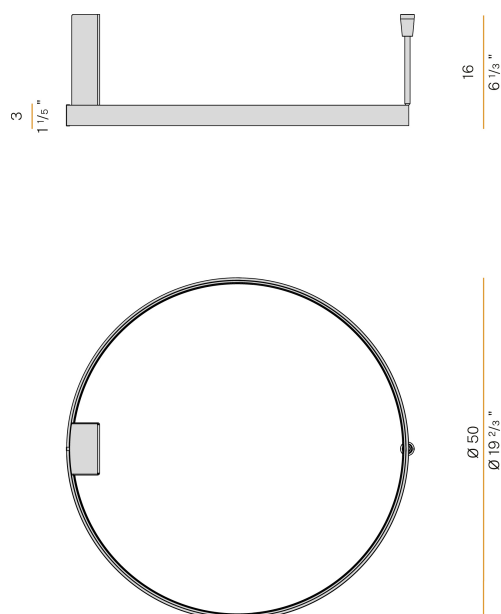

PANZERI

Zero Round

220-240V AC dimmable (DALI/Push DIM)

P03317.050.0402

Data sheet

CODE	P03317.050.0402
SYSTEM POWER CONSUMPTION	29W
EFFICACY	70.31lm/W
LIGHT SOURCE	LED
LIGHT SOURCE LIFETIME	L70 (B50) 60.000h
COLOUR TEMPERATURE	3000K Ra>90
LIGHT DISTRIBUTION	diffused
POWER SUPPLY	220-240V AC
FREQUENCY	50/60Hz
ELECTRICAL CONFIGURATION	dimmable (DALI/Push DIM)
DRIVER	integrated included
NOMINAL LUMINOUS FLUX	2835lm
LUMEN OUTPUT	2039lm
EFFICIENCY	71.9%
WEIGHT	1,41 Kg
PROTECTION DEGREE	IP20
COLOUR TOLLERANCES	SDCM 3
PACKING DIMENSIONS	58,0 x 58,0 x 10,0 cm

Ceiling or wall lighting fixture for interiors, with direct and indirect light emission. Pickled sheet metal ceiling or wall bracket in polyacrylic paint. Pickled sheet metal wall plate in polyacrylic paint. Bended extruded aluminium structure in white, black, bronze, mat brass or titanium polyacrylic paint. Extruded polycarbonate diffuser with opaline finish.

Technical drawing

Application

Polar diagram