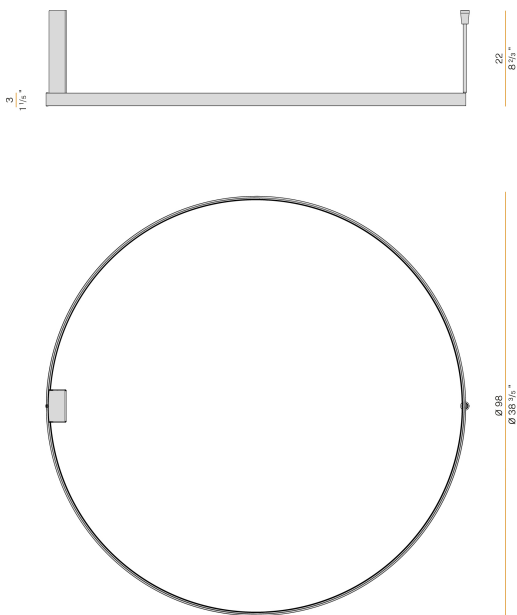

### Data sheet

CODE	P03302.100.0502
SYSTEM POWER CONSUMPTION	54W
EFFICACY	75.54lm/W
LIGHT SOURCE	LED
LIGHT SOURCE LIFETIME	L70 (B50) 60.000h
COLOUR TEMPERATURE	2700K Ra>90
LIGHT DISTRIBUTION	diffused
POWER SUPPLY	220-240V AC
FREQUENCY	50/60Hz
ELECTRICAL CONFIGURATION	dimmable (DALI/Push DIM)
DRIVER	integrated included
NOMINAL LUMINOUS FLUX	5670lm
LUMEN OUTPUT	4079lm
EFFICIENCY	71.9%
WEIGHT	2,06 Kg
PROTECTION DEGREE	IP20
COLOUR TOLLERANCES	SDCM 3
PACKING DIMENSIONS	107,0 x 107,0 x 11,0 cm

### Technical drawing

### Polar diagram