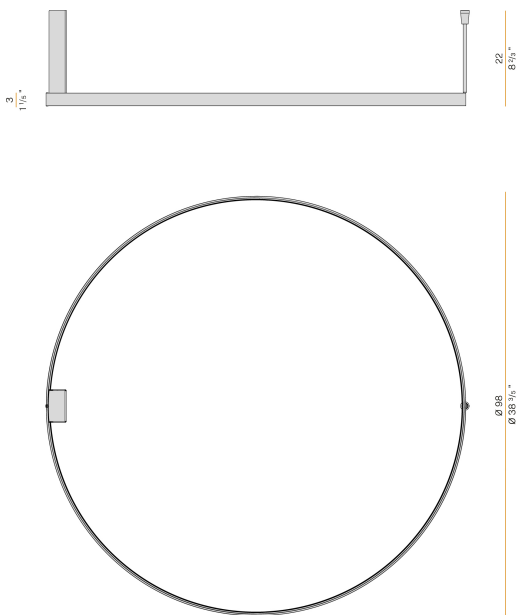

PANZERI

Zero Round

220-240V AC dimmable (DALI/Push DIM)

P03302.100.0402

Data sheet

CODE	P03302.100.0402
SYSTEM POWER CONSUMPTION	54W
EFFICACY	75.54lm/W
LIGHT SOURCE	LED
LIGHT SOURCE LIFETIME	L70 (B50) 60.000h
COLOUR TEMPERATURE	3000K Ra>90
LIGHT DISTRIBUTION	diffused
POWER SUPPLY	220-240V AC
FREQUENCY	50/60Hz
ELECTRICAL CONFIGURATION	dimmable (DALI/Push DIM)
DRIVER	integrated included
NOMINAL LUMINOUS FLUX	5670lm
LUMEN OUTPUT	4079lm
EFFICIENCY	71.9%
WEIGHT	2,06 Kg
PROTECTION DEGREE	IP20
COLOUR TOLLERANCES	SDCM 3
PACKING DIMENSIONS	107,0 x 107,0 x 11,0 cm

Ceiling or wall lighting fixture for interiors, with direct and indirect light emission.
Pickled sheet metal ceiling or wall bracket in polyacrylic paint.
Pickled sheet metal wall plate in polyacrylic paint.
Bended extruded aluminium structure in white, black, bronze, mat brass or titanium polyacrylic paint.
Extruded polycarbonate diffuser with opaline finish.

Technical drawing

Application

Polar diagram