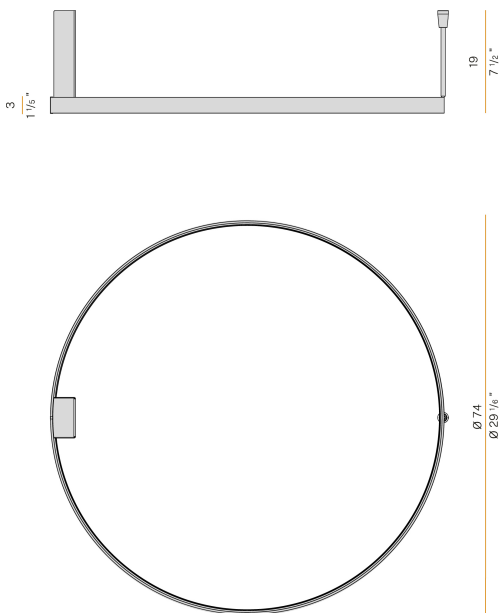

PANZERI

Zero Round

220-240V AC dimmable (DALI/Push DIM)

P03302.075.0502

Data sheet

CODE	P03302.075.0502
SYSTEM POWER CONSUMPTION	42W
EFFICACY	72.83lm/W
LIGHT SOURCE	LED
LIGHT SOURCE LIFETIME	L70 (B50) 60.000h
COLOUR TEMPERATURE	2700K Ra>90
LIGHT DISTRIBUTION	diffused
POWER SUPPLY	220-240V AC
FREQUENCY	50/60Hz
ELECTRICAL CONFIGURATION	dimmable (DALI/Push DIM)
DRIVER	integrated included
NOMINAL LUMINOUS FLUX	4252lm
LUMEN OUTPUT	3059lm
EFFICIENCY	71.9%
WEIGHT	1,80 Kg
PROTECTION DEGREE	IP20
COLOUR TOLLERANCES	SDCM 3
PACKING DIMENSIONS	83,0 x 83,0 x 10,0 cm

Ceiling or wall lighting fixture for interiors, with direct and indirect light emission.
Pickled sheet metal ceiling or wall bracket in polyacrylic paint.
Pickled sheet metal wall plate in polyacrylic paint.
Bended extruded aluminium structure in white, black, bronze, mat brass or titanium polyacrylic paint.
Extruded polycarbonate diffuser with opaline finish.

Technical drawing

Application

Polar diagram