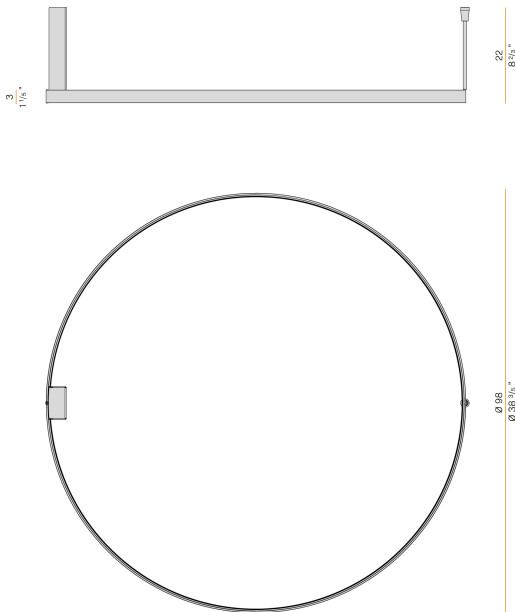

PANZERI

Zero Round

220-240V AC dimmable (DALI/Push DIM)

P03301.100.0502

● white

Data sheet

CODE	P03301.100.0502
SYSTEM POWER CONSUMPTION	54W
EFFICACY	75.54lm/W
LIGHT SOURCE	LED
LIGHT SOURCE LIFETIME	L70 (B50) 60.000h
COLOUR TEMPERATURE	2700K Ra>90
LIGHT DISTRIBUTION	diffused
POWER SUPPLY	220-240V AC
FREQUENCY	50/60Hz
ELECTRICAL CONFIGURATION	dimmable (DALI/Push DIM)
DRIVER	integrated included
NOMINAL LUMINOUS FLUX	5670lm
LUMEN OUTPUT	4079lm
EFFICIENCY	71.9%
WEIGHT	2,06 Kg
PROTECTION DEGREE	IP20
COLOUR TOLLERANCES	SDCM 3
PACKING DIMENSIONS	107,0 x 107,0 x 11,0 cm

Ceiling or wall lighting fixture for interiors, with direct and indirect light emission.
Pickled sheet metal ceiling or wall bracket in polyacrylic paint.
Pickled sheet metal wall plate in polyacrylic paint.
Bended extruded aluminium structure in white, black, bronze, mat brass or titanium polyacrylic paint.
Extruded polycarbonate diffuser with opaline finish.

Technical drawing

Application

Polar diagram