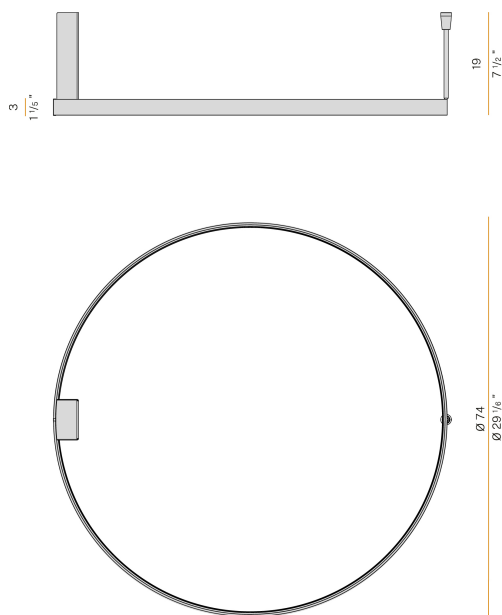

PANZERI

Zero Round

220-240V AC dimmable (DALI/Push DIM)

P03301.075.0502

● white

Data sheet

| | |
|--------------------------|--------------------------|
| CODE | P03301.075.0502 |
| SYSTEM POWER CONSUMPTION | 42W |
| EFFICACY | 72.83lm/W |
| LIGHT SOURCE | LED |
| LIGHT SOURCE LIFETIME | L70 (B50) 60.000h |
| COLOUR TEMPERATURE | 2700K Ra>90 |
| LIGHT DISTRIBUTION | diffused |
| POWER SUPPLY | 220-240V AC |
| FREQUENCY | 50/60Hz |
| ELECTRICAL CONFIGURATION | dimmable (DALI/Push DIM) |
| DRIVER | integrated included |
| NOMINAL LUMINOUS FLUX | 4252lm |
| LUMEN OUTPUT | 3059lm |
| EFFICIENCY | 71.9% |
| WEIGHT | 1,80 Kg |
| PROTECTION DEGREE | IP20 |
| COLOUR TOLLERANCES | SDCM 3 |
| PACKING DIMENSIONS | 83,0 x 83,0 x 10,0 cm |

Ceiling or wall lighting fixture for interiors, with direct and indirect light emission. Pickled sheet metal ceiling or wall bracket in polyacrylic paint. Pickled sheet metal wall plate in polyacrylic paint. Bended extruded aluminium structure in white, black, bronze, mat brass or titanium polyacrylic paint. Extruded polycarbonate diffuser with opaline finish.

Technical drawing

Application

Polar diagram