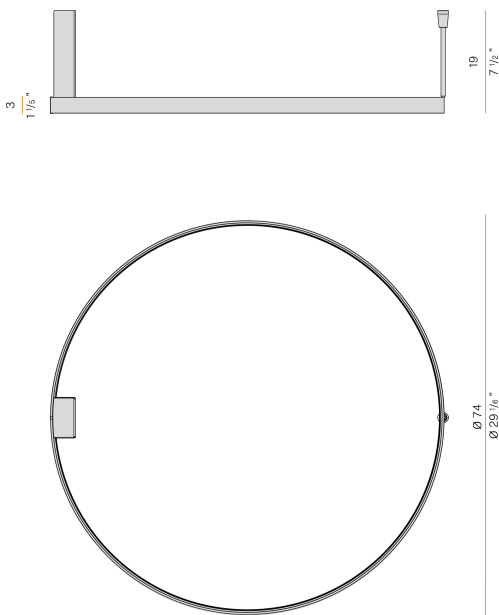

### Data sheet

CODE	P03301.075.0402
SYSTEM POWER CONSUMPTION	42W
EFFICACY	72.83lm/W
LIGHT SOURCE	LED
LIGHT SOURCE LIFETIME	L70 (B50) 60.000h
COLOUR TEMPERATURE	3000K Ra>90
LIGHT DISTRIBUTION	diffused
POWER SUPPLY	220-240V AC
FREQUENCY	50/60Hz
ELECTRICAL CONFIGURATION	dimmable (DALI/Push DIM)
DRIVER	integrated included
NOMINAL LUMINOUS FLUX	4252lm
LUMEN OUTPUT	3059lm
EFFICIENCY	71.9%
WEIGHT	1,80 Kg
PROTECTION DEGREE	IP20
COLOUR TOLLERANCES	SDCM 3
PACKING DIMENSIONS	83,0 x 83,0 x 10,0 cm

### Technical drawing