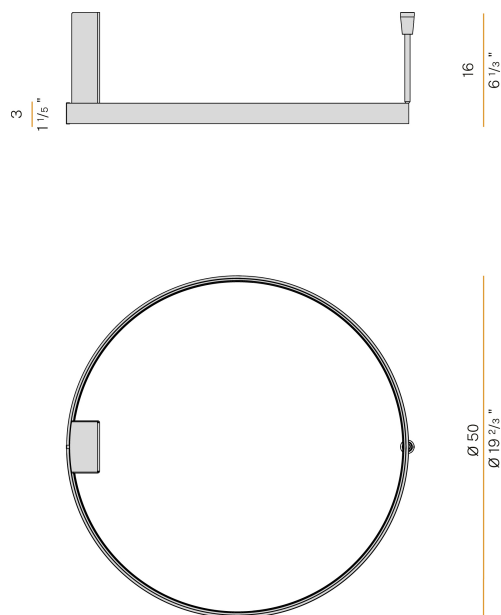

PANZERI

Zero Round

220-240V AC dimmable (DALI/Push DIM)

P03301.050.0502

● white

Data sheet

CODE	P03301.050.0502
SYSTEM POWER CONSUMPTION	29W
EFFICACY	70.31lm/W
LIGHT SOURCE	LED
LIGHT SOURCE LIFETIME	L70 (B50) 60.000h
COLOUR TEMPERATURE	2700K Ra>90
LIGHT DISTRIBUTION	diffused
POWER SUPPLY	220-240V AC
FREQUENCY	50/60Hz
ELECTRICAL CONFIGURATION	dimmable (DALI/Push DIM)
DRIVER	integrated included
NOMINAL LUMINOUS FLUX	2835lm
LUMEN OUTPUT	2039lm
EFFICIENCY	71.9%
WEIGHT	1,41 Kg
PROTECTION DEGREE	IP20
COLOUR TOLLERANCES	SDCM 3
PACKING DIMENSIONS	58,0 x 58,0 x 10,0 cm

Ceiling or wall lighting fixture for interiors, with direct and indirect light emission.
Pickled sheet metal ceiling or wall bracket in polyacrylic paint.
Pickled sheet metal wall plate in polyacrylic paint.
Bended extruded aluminium structure in white, black, bronze, mat brass or titanium polyacrylic paint.
Extruded polycarbonate diffuser with opaline finish.

Technical drawing

Application

Polar diagram