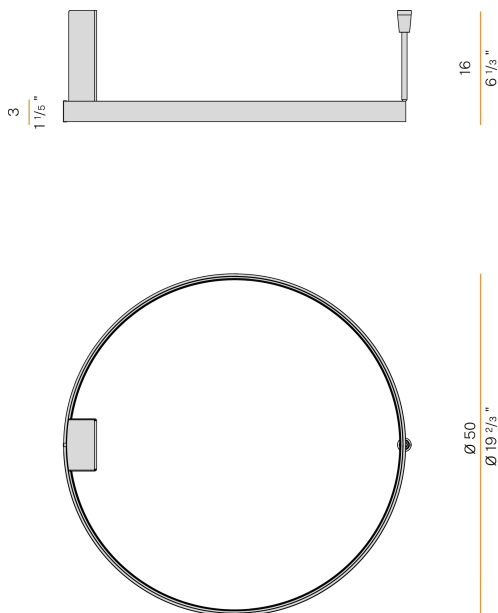

PANZERI

Zero Round

220-240V AC dimmable (DALI/Push DIM)

P03301.050.0402

● white

Data sheet

CODE	P03301.050.0402
SYSTEM POWER CONSUMPTION	29W
EFFICACY	70.31lm/W
LIGHT SOURCE	LED
LIGHT SOURCE LIFETIME	L70 (B50) 60.000h
COLOUR TEMPERATURE	3000K Ra>90
LIGHT DISTRIBUTION	diffused
POWER SUPPLY	220-240V AC
FREQUENCY	50/60Hz
ELECTRICAL CONFIGURATION	dimmable (DALI/Push DIM)
DRIVER	integrated included
NOMINAL LUMINOUS FLUX	2835lm
LUMEN OUTPUT	2039lm
EFFICIENCY	71.9%
WEIGHT	1,41 Kg
PROTECTION DEGREE	IP20
COLOUR TOLLERANCES	SDCM 3
PACKING DIMENSIONS	58,0 x 58,0 x 10,0 cm

Ceiling or wall lighting fixture for interiors, with direct and indirect light emission. Pickled sheet metal ceiling or wall bracket in polyacrylic paint. Pickled sheet metal wall plate in polyacrylic paint. Bended extruded aluminium structure in white, black, bronze, mat brass or titanium polyacrylic paint. Extruded polycarbonate diffuser with opaline finish.

Technical drawing

Application

Polar diagram