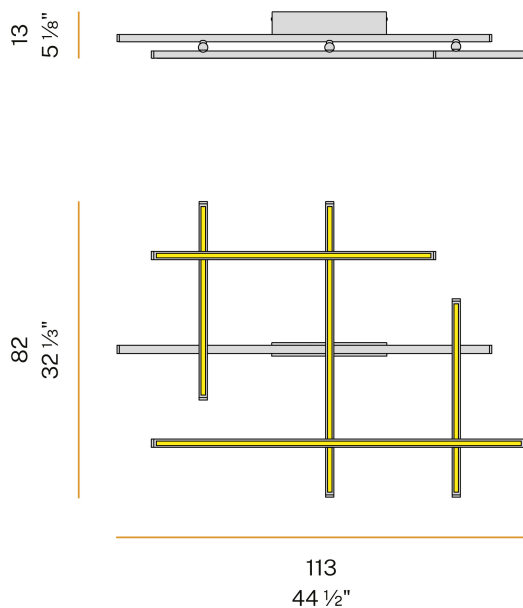

### Data sheet

CODE	P02901.115.0502
SYSTEM POWER CONSUMPTION	78W
EFFICACY	30.2lm/W
LIGHT SOURCE	LED
LIGHT SOURCE LIFETIME	L70 (B10) 60.000h
COLOUR TEMPERATURE	2700K Ra>90
LIGHT DISTRIBUTION	diffused
POWER SUPPLY	220-240V AC
FREQUENCY	50/60Hz
ELECTRICAL CONFIGURATION	dimmable (DALI/Push DIM)
DRIVER	integrated included
NOMINAL LUMINOUS FLUX	8316lm
LUMEN OUTPUT	2356lm
EFFICIENCY	28.3%
WEIGHT	2,97 Kg
PROTECTION DEGREE	IP20
COLOUR TOLLERANCES	SDCM 3
PACKING DIMENSIONS	87,0 x 118,0 x 14,0 cm

### Technical drawing

### Polar diagram