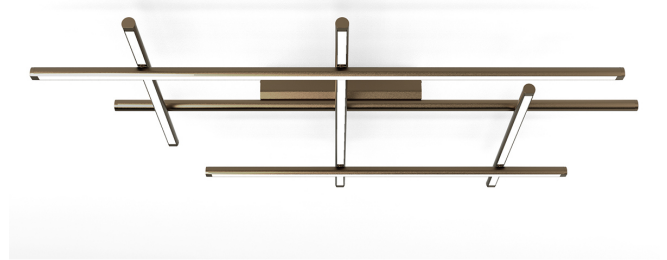

PANZERI

Hilow

220-240V AC dimmable (DALI/Push DIM)

P02817.115.0502

Data sheet

CODE	P02817.115.0502
SYSTEM POWER CONSUMPTION	78W
EFFICACY	59lm/W
LIGHT SOURCE	LED
LIGHT SOURCE LIFETIME	L70 (B10) 60.000h
COLOUR TEMPERATURE	2700K Ra>90
LIGHT DISTRIBUTION	diffused
POWER SUPPLY	220-240V AC
FREQUENCY	50/60Hz
ELECTRICAL CONFIGURATION	dimmable (DALI/Push DIM)
DRIVER	integrated included
NOMINAL LUMINOUS FLUX	8316lm
LUMEN OUTPUT	4602lm
EFFICIENCY	55.3%
WEIGHT	2,97 Kg
PROTECTION DEGREE	IP20
COLOUR TOLLERANCES	SDCM 3
PACKING DIMENSIONS	87,0 x 118,0 x 14,0 cm

Ceiling lighting fixture for interiors, with direct and indirect light emission.
 Pickled sheet metal ceiling bracket in polyacrylic paint.
 Pickled sheet metal wall plate in polyacrylic paint.
 Extruded aluminium structure in white, mat black, bronze, mat brass or titanium polyacrylic paint.
 Joints in turned brass and die-cast aluminium in polyacrylic paint.
 Die-cast aluminium end caps in polyacrylic paint.
 Extruded polycarbonate diffusers with opaline finish.