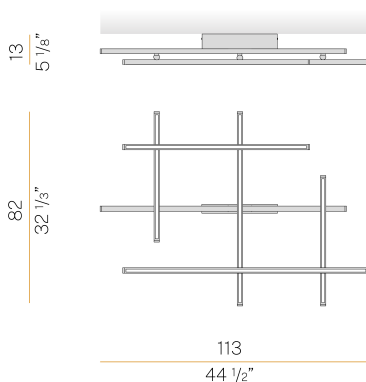

PANZERI

Hilow

220-240V AC dimmable (DALI/Push DIM)

P02817.115.0502

Data sheet

CODE	P02817.115.0502
SYSTEM POWER CONSUMPTION	78W
EFFICACY	59lm/W
LIGHT SOURCE	LED
LIGHT SOURCE LIFETIME	L70 (B10) 60.000h
COLOUR TEMPERATURE	2700K Ra>90
LIGHT DISTRIBUTION	diffused
POWER SUPPLY	220-240V AC
FREQUENCY	50/60Hz
ELECTRICAL CONFIGURATION	dimmable (DALI/Push DIM)
DRIVER	integrated included
NOMINAL LUMINOUS FLUX	8316lm
LUMEN OUTPUT	4602lm
EFFICIENCY	55.3%
WEIGHT	2,97 Kg
PROTECTION DEGREE	IP20
COLOUR TOLLERANCES	SDCM 3
PACKING DIMENSIONS	87,0 x 118,0 x 14,0 cm

Ceiling lighting fixture for interiors, with direct and indirect light emission.
 Pickled sheet metal ceiling bracket in polyacrylic paint.
 Pickled sheet metal wall plate in polyacrylic paint.
 Extruded aluminium structure in white, mat black, bronze, mat brass or titanium polyacrylic paint.
 Joints in turned brass and die-cast aluminium in polyacrylic paint.
 Die-cast aluminium end caps in polyacrylic paint.
 Extruded polycarbonate diffusers with opaline finish.

Technical drawing

Polar diagram