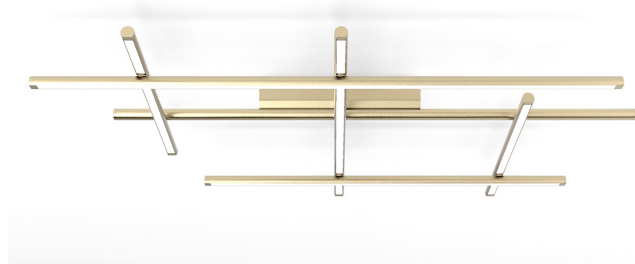

PANZERI

Hilow

220-240V AC dimmable (DALI/Push DIM)

P02805.115.0502

Data sheet

CODE	P02805.115.0502
SYSTEM POWER CONSUMPTION	78W
EFFICACY	59lm/W
LIGHT SOURCE	LED
LIGHT SOURCE LIFETIME	L70 (B10) 60.000h
COLOUR TEMPERATURE	2700K Ra>90
LIGHT DISTRIBUTION	diffused
POWER SUPPLY	220-240V AC
FREQUENCY	50/60Hz
ELECTRICAL CONFIGURATION	dimmable (DALI/Push DIM)
DRIVER	integrated included
NOMINAL LUMINOUS FLUX	8316lm
LUMEN OUTPUT	4602lm
EFFICIENCY	55.3%
WEIGHT	2,97 Kg
PROTECTION DEGREE	IP20
COLOUR TOLLERANCES	SDCM 3
PACKING DIMENSIONS	87,0 x 118,0 x 14,0 cm

Ceiling lighting fixture for interiors, with direct and indirect light emission.

Pickled sheet metal ceiling bracket in polyacrylic paint.

Pickled sheet metal wall plate in polyacrylic paint.

Extruded aluminium structure in white, mat black, bronze, mat brass or titanium polyacrylic paint.

Joints in turned brass and die-cast aluminium in polyacrylic paint.

Die-cast aluminium end caps in polyacrylic paint.

Extruded polycarbonate diffusers with opaline finish.

Technical drawing

Polar diagram