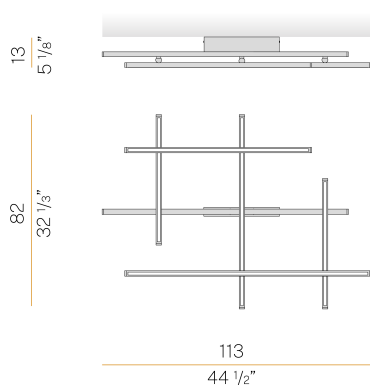

PANZERI

Hilow

220-240V AC dimmable (DALI/Push DIM)

P02805.115.0502

Data sheet

CODE	P02805.115.0502
SYSTEM POWER CONSUMPTION	78W
EFFICACY	59lm/W
LIGHT SOURCE	LED
LIGHT SOURCE LIFETIME	L70 (B10) 60.000h
COLOUR TEMPERATURE	2700K Ra>90
LIGHT DISTRIBUTION	diffused
POWER SUPPLY	220-240V AC
FREQUENCY	50/60Hz
ELECTRICAL CONFIGURATION	dimmable (DALI/Push DIM)
DRIVER	integrated included
NOMINAL LUMINOUS FLUX	8316lm
LUMEN OUTPUT	4602lm
EFFICIENCY	55.3%
WEIGHT	2,97 Kg
PROTECTION DEGREE	IP20
COLOUR TOLLERANCES	SDCM 3
PACKING DIMENSIONS	87,0 x 118,0 x 14,0 cm

Ceiling lighting fixture for interiors, with direct and indirect light emission.

Pickled sheet metal ceiling bracket in polyacrylic paint.

Pickled sheet metal wall plate in polyacrylic paint.

Extruded aluminium structure in white, mat black, bronze, mat brass or titanium polyacrylic paint.

Joints in turned brass and die-cast aluminium in polyacrylic paint.

Die-cast aluminium end caps in polyacrylic paint.

Extruded polycarbonate diffusers with opaline finish.

Technical drawing

Polar diagram