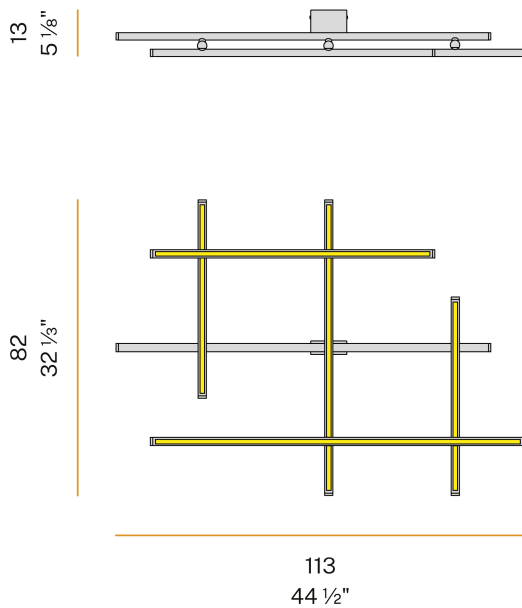

Technical drawing