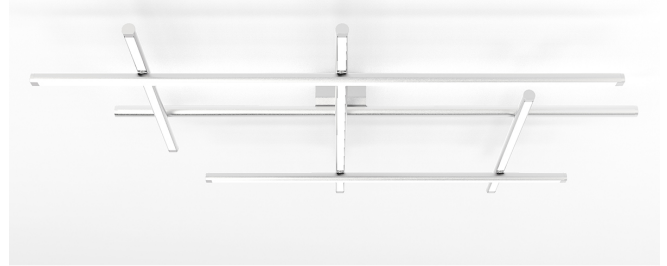

### Data sheet

CODE	P02801.115.0510
SYSTEM POWER CONSUMPTION	72W
EFFICACY	68,0lm/W
LIGHT SOURCE	LED
LIGHT SOURCE LIFETIME	L70 (B10) 60.000h
COLOUR TEMPERATURE	2700K Ra>90
LIGHT DISTRIBUTION	diffused
POWER SUPPLY	24V DC
DRIVER	remote not included
NOMINAL LUMINOUS FLUX	8820lm
LUMEN OUTPUT	4897lm
EFFICIENCY	55,5%
WEIGHT	2,15 Kg
PROTECTION DEGREE	IP20
COLOUR TOLLERANCES	SDCM 3
PACKING DIMENSIONS	87,0 x 118,0 x 14,0 cm

Ceiling lighting fixture for interiors, with direct and indirect light emission.  
Pickled sheet metal ceiling bracket in polyacrylic paint.  
Pickled sheet metal wall plate in polyacrylic paint.  
Extruded aluminium structure in white, mat black, bronze, mat brass or titanium polyacrylic paint.  
Joints in turned brass and die-cast aluminium in polyacrylic paint.  
Die-cast aluminium end caps in polyacrylic paint.  
Extruded polycarbonate diffusers with opaline finish.