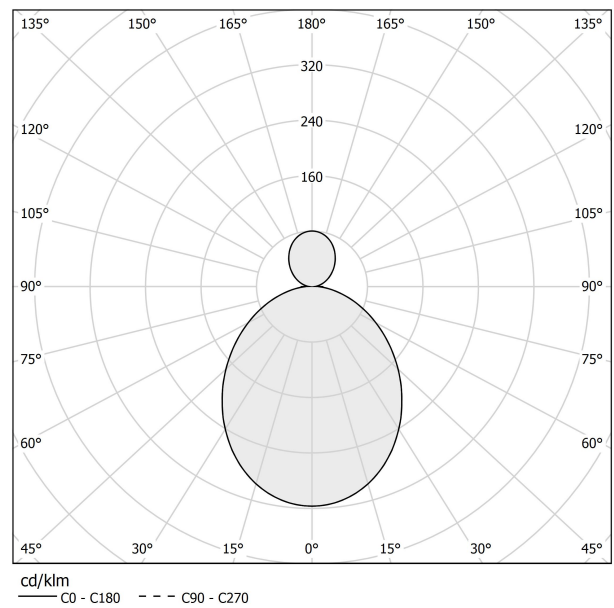

### Data sheet

CODE	P02801.115.0510
SYSTEM POWER CONSUMPTION	72W
EFFICACY	68,0lm/W
LIGHT SOURCE	LED
LIGHT SOURCE LIFETIME	L70 (B10) 60.000h
COLOUR TEMPERATURE	2700K Ra>90
LIGHT DISTRIBUTION	diffused
POWER SUPPLY	24V DC
DRIVER	remote not included
NOMINAL LUMINOUS FLUX	8820lm
LUMEN OUTPUT	4897lm
EFFICIENCY	55,5%
WEIGHT	2,15 Kg
PROTECTION DEGREE	IP20
COLOUR TOLLERANCES	SDCM 3
PACKING DIMENSIONS	87,0 x 118,0 x 14,0 cm

### Polar diagram