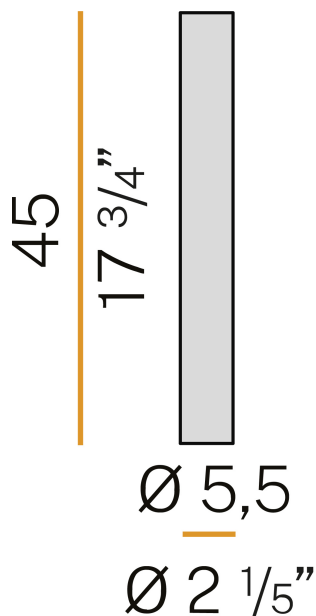

## Data sheet

CODE	P02701.045.1701
SYSTEM POWER CONSUMPTION	10W
EFFICACY	80.6lm/W
LIGHT SOURCE	LED
LIGHT SOURCE LIFETIME	L70 50.000h
COLOUR TEMPERATURE	2700K Ra>90
LIGHT DISTRIBUTION	flood
BEAM ANGLE	35°
POWER SUPPLY	220-240V AC
FREQUENCY	50/60Hz
ELECTRICAL CONFIGURATION	ON-OFF
DRIVER	integrated included
NOMINAL LUMINOUS FLUX	806lm
LUMEN OUTPUT	806lm
EFFICIENCY	100%
WEIGHT	0,85 Kg
PROTECTION DEGREE	IP20
COLOUR TOLLERANCES	SDCM 3
PACKING DIMENSIONS	10,5 x 45,0 x 10,5 cm

## Technical drawing

## Polar diagram