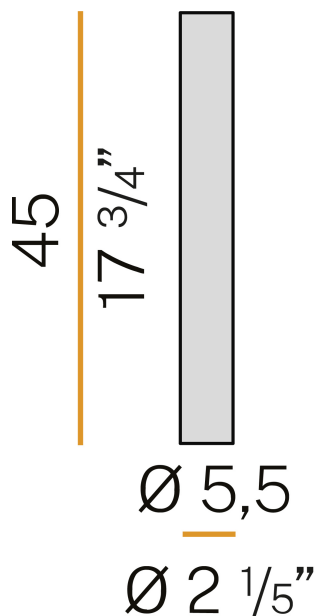

PANZERI

To-be

220-240V AC ON-OFF
P02701.045.1701

● white

Data sheet

CODE	P02701.045.1701
SYSTEM POWER CONSUMPTION	10W
EFFICACY	80.6lm/W
LIGHT SOURCE	LED
LIGHT SOURCE LIFETIME	L70 50.000h
COLOUR TEMPERATURE	2700K Ra>90
LIGHT DISTRIBUTION	flood
BEAM ANGLE	35°
POWER SUPPLY	220-240V AC
FREQUENCY	50/60Hz
ELECTRICAL CONFIGURATION	ON-OFF
DRIVER	integrated included
NOMINAL LUMINOUS FLUX	806lm
LUMEN OUTPUT	806lm
EFFICIENCY	100%
WEIGHT	0,85 Kg
PROTECTION DEGREE	IP20
COLOUR TOLLERANCES	SDCM 3
PACKING DIMENSIONS	10,5 x 45,0 x 10,5 cm

Ceiling lighting fixture for interiors, with direct light emission.
Extruded aluminium structure in white, mat black, bronze or mat brass polyacrylic paint or with gold leaf coating.
Pickled sheet metal wiring support brackets in polyacrylic paint.
Anodized extruded aluminium heat sink.
Reflector in thermoplastic material with chrome plated finish.
Transparent polycarbonate screen.

Technical drawing

Polar diagram