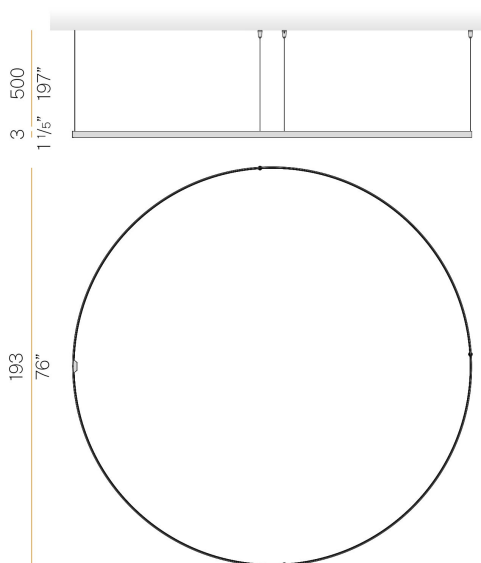

PANZERI

Zero Round

24V DC 24V

M15530.200.0510

titanium

Data sheet

CODE	M15530.200.0510
SYSTEM POWER CONSUMPTION	88W
EFFICACY	92.7lm/W
LIGHT SOURCE	LED
LIGHT SOURCE LIFETIME	L70 (B50) 60.000h
COLOUR TEMPERATURE	2700K Ra>90
LIGHT DISTRIBUTION	diffused
POWER SUPPLY	24V DC
ELECTRICAL CONFIGURATION	24V
DRIVER	remote not included
NOMINAL LUMINOUS FLUX	11340lm
LUMEN OUTPUT	8158lm
EFFICIENCY	71.9%
WEIGHT	2,34 Kg
PROTECTION DEGREE	IP20
COLOUR TOLLERANCES	SDCM 3
PACKING DIMENSIONS	200,0 x 200,0 x 11,0 cm

Extruded polycarbonate diffuser with opaline finish.

Suspension kit with griplocks and 5m (196,9") long steel cables.

5m (196,9") long power cable in transparent PVC.

Provided without power canopy.

Technical drawing

Polar diagram

cd/klm
— C0 - C180 - - - C90 - C270