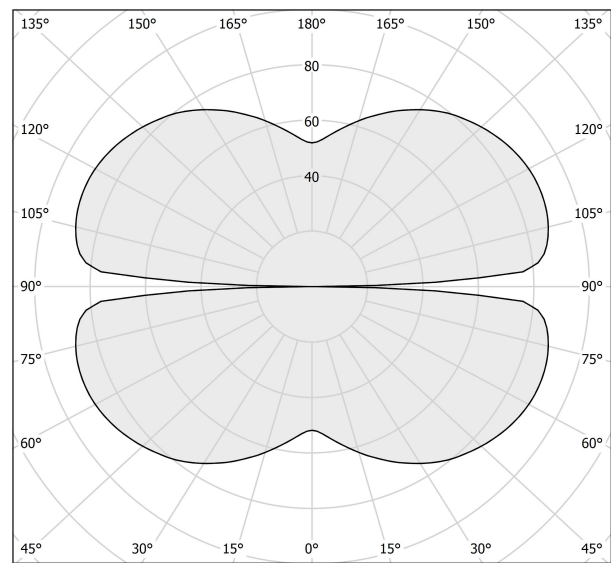

PANZERI

Zero Round

24V DC 24V

M15530.200.0510

titanium

Data sheet

CODE	M15530.200.0510
SYSTEM POWER CONSUMPTION	88W
EFFICACY	92.7lm/W
LIGHT SOURCE	LED
LIGHT SOURCE LIFETIME	L70 (B50) 60.000h
COLOUR TEMPERATURE	2700K Ra>90
LIGHT DISTRIBUTION	diffused
POWER SUPPLY	24V DC
ELECTRICAL CONFIGURATION	24V
DRIVER	remote not included
NOMINAL LUMINOUS FLUX	11340lm
LUMEN OUTPUT	8158lm
EFFICIENCY	71.9%
WEIGHT	2,34 Kg
PROTECTION DEGREE	IP20
COLOUR TOLLERANCES	SDCM 3
PACKING DIMENSIONS	200,0 x 200,0 x 11,0 cm

Extruded polycarbonate diffuser with opaline finish.

Suspension kit with griplocks and 5m (196,9") long steel cables.

5m (196,9") long power cable in transparent PVC.

Provided without power canopy.

Technical drawing

Polar diagram

cd/klm
— C0 - C180 - - - C90 - C270