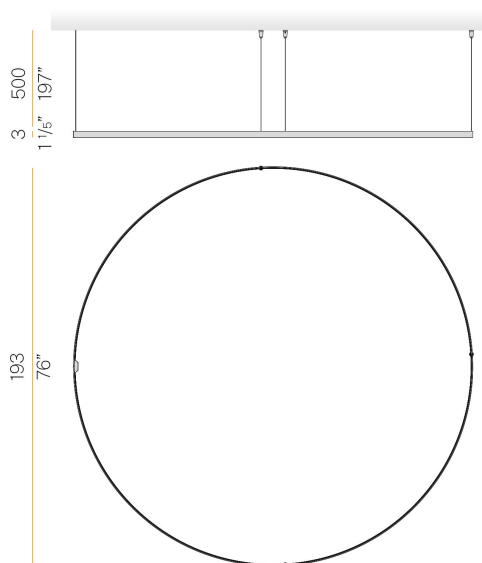

PANZERI

Zero Round

24V DC 24V

M15530.200.0410

titanium

Data sheet

CODE	M15530.200.0410
SYSTEM POWER CONSUMPTION	88W
EFFICACY	92.7lm/W
LIGHT SOURCE	LED
LIGHT SOURCE LIFETIME	L70 (B50) 60.000h
COLOUR TEMPERATURE	3000K Ra>90
LIGHT DISTRIBUTION	diffused
POWER SUPPLY	24V DC
ELECTRICAL CONFIGURATION	24V
DRIVER	remote not included
NOMINAL LUMINOUS FLUX	11340lm
LUMEN OUTPUT	8158lm
EFFICIENCY	71.9%
WEIGHT	2,34 Kg
PROTECTION DEGREE	IP20
COLOUR TOLLERANCES	SDCM 3
PACKING DIMENSIONS	200,0 x 200,0 x 11,0 cm

Extruded polycarbonate diffuser with opaline finish.

Suspension kit with griplocks and 5m (196,9") long steel cables.

5m (196,9") long power cable in transparent PVC.

Provided without power canopy.

Technical drawing

Polar diagram

cd/klm
— C0 - C180 - - - C90 - C270