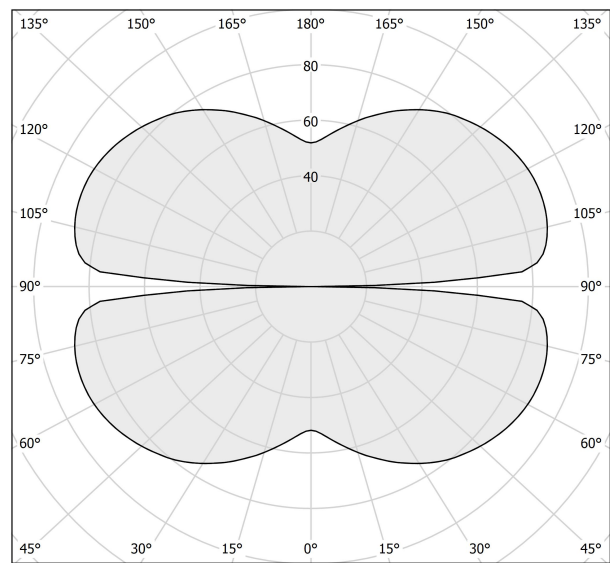

PANZERI

Zero Round

24V DC 24V

M15530.200.0410

titanium

Data sheet

CODE	M15530.200.0410
SYSTEM POWER CONSUMPTION	88W
EFFICACY	92.7lm/W
LIGHT SOURCE	LED
LIGHT SOURCE LIFETIME	L70 (B50) 60.000h
COLOUR TEMPERATURE	3000K Ra>90
LIGHT DISTRIBUTION	diffused
POWER SUPPLY	24V DC
ELECTRICAL CONFIGURATION	24V
DRIVER	remote not included
NOMINAL LUMINOUS FLUX	11340lm
LUMEN OUTPUT	8158lm
EFFICIENCY	71.9%
WEIGHT	2,34 Kg
PROTECTION DEGREE	IP20
COLOUR TOLLERANCES	SDCM 3
PACKING DIMENSIONS	200,0 x 200,0 x 11,0 cm

Extruded polycarbonate diffuser with opaline finish.

Suspension kit with griplocks and 5m (196,9") long steel cables.

5m (196,9") long power cable in transparent PVC.

Provided without power canopy.

Technical drawing

Polar diagram

cd/klm
— C0 - C180 - - - C90 - C270