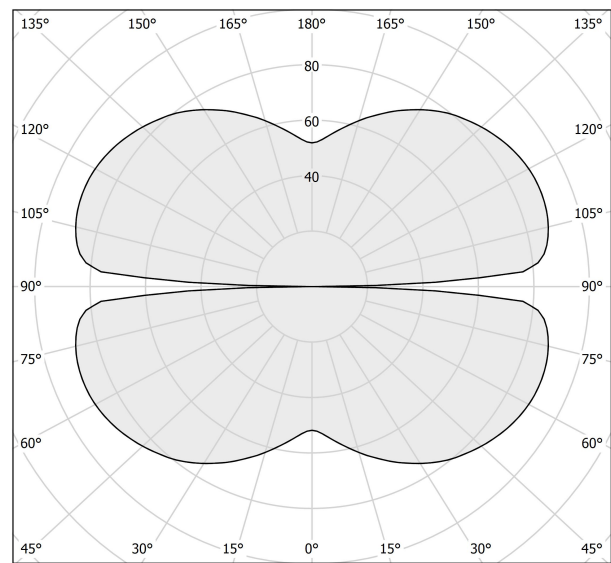

PANZERI

Zero Round

24V DC 24V

M15530.150.0510

titanium

Data sheet

CODE	M15530.150.0510
SYSTEM POWER CONSUMPTION	71W
EFFICACY	86.2lm/W
LIGHT SOURCE	LED
LIGHT SOURCE LIFETIME	L70 (B50) 60.000h
COLOUR TEMPERATURE	2700K Ra>90
LIGHT DISTRIBUTION	diffused
POWER SUPPLY	24V DC
ELECTRICAL CONFIGURATION	24V
DRIVER	remote not included
NOMINAL LUMINOUS FLUX	8505lm
LUMEN OUTPUT	6120lm
EFFICIENCY	72%
WEIGHT	1,58 Kg
PROTECTION DEGREE	IP20
COLOUR TOLLERANCES	SDCM 3
PACKING DIMENSIONS	160,0 x 160,0 x 11,0 cm

Extruded polycarbonate diffuser with opaline finish.

Suspension kit with griplocks and 5m (196,9") long steel cables.

5m (196,9") long power cable in transparent PVC.

Provided without power canopy.

Technical drawing

Polar diagram

cd/klm
— C0 - C180 - - - C90 - C270