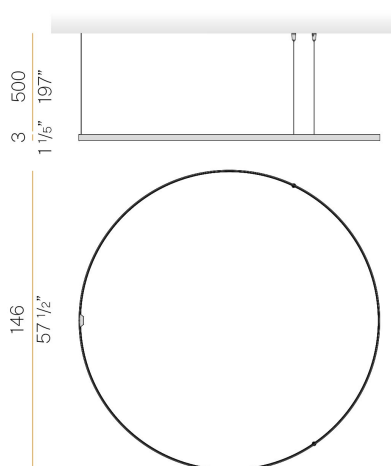

PANZERI

Zero Round

24V DC 24V

M15530.150.0510

titanium

Data sheet

CODE	M15530.150.0510
SYSTEM POWER CONSUMPTION	71W
EFFICACY	86.2lm/W
LIGHT SOURCE	LED
LIGHT SOURCE LIFETIME	L70 (B50) 60.000h
COLOUR TEMPERATURE	2700K Ra>90
LIGHT DISTRIBUTION	diffused
POWER SUPPLY	24V DC
ELECTRICAL CONFIGURATION	24V
DRIVER	remote not included
NOMINAL LUMINOUS FLUX	8505lm
LUMEN OUTPUT	6120lm
EFFICIENCY	72%
WEIGHT	1,58 Kg
PROTECTION DEGREE	IP20
COLOUR TOLLERANCES	SDCM 3
PACKING DIMENSIONS	160,0 x 160,0 x 11,0 cm

Single or multiple suspension lighting fixture for interiors, with direct and indirect light emission.

Bended extruded aluminium structure in white, black, bronze, mat brass or titanium polyacrylic paint.

Extruded polycarbonate diffuser with opaline finish.

Suspension kit with griplocks and 5m (196,9") long steel cables.

5m (196,9") long power cable in transparent PVC.

Provided without power canopy.

Technical drawing