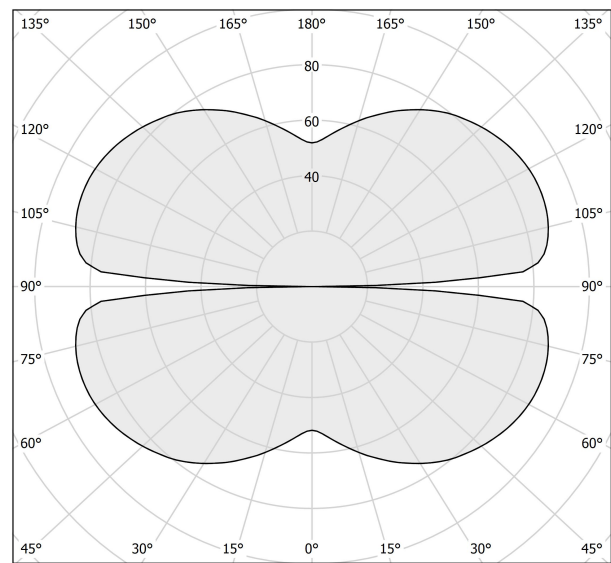

PANZERI

Zero Round

24V DC 24V

M15530.150.0410

titanium

Data sheet

CODE	M15530.150.0410
SYSTEM POWER CONSUMPTION	71W
EFFICACY	86.2lm/W
LIGHT SOURCE	LED
LIGHT SOURCE LIFETIME	L70 (B50) 60.000h
COLOUR TEMPERATURE	3000K Ra>90
LIGHT DISTRIBUTION	diffused
POWER SUPPLY	24V DC
ELECTRICAL CONFIGURATION	24V
DRIVER	remote not included
NOMINAL LUMINOUS FLUX	8505lm
LUMEN OUTPUT	6120lm
EFFICIENCY	72%
WEIGHT	1,58 Kg
PROTECTION DEGREE	IP20
COLOUR TOLLERANCES	SDCM 3
PACKING DIMENSIONS	160,0 x 160,0 x 11,0 cm

Extruded polycarbonate diffuser with opaline finish.

Suspension kit with griplocks and 5m (196,9") long steel cables.

5m (196,9") long power cable in transparent PVC.

Provided without power canopy.

Technical drawing

Polar diagram

cd/klm
— C0 - C180 - - - C90 - C270