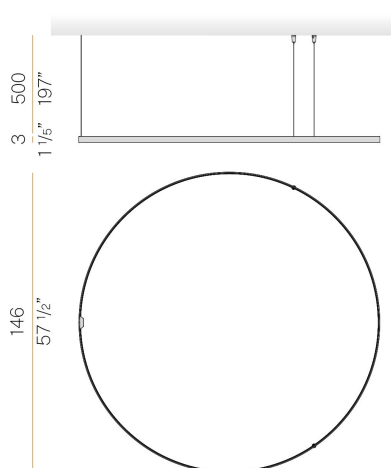

PANZERI

Zero Round

24V DC 24V

M15530.150.0410

titanium

Data sheet

CODE	M15530.150.0410
SYSTEM POWER CONSUMPTION	71W
EFFICACY	86.2lm/W
LIGHT SOURCE	LED
LIGHT SOURCE LIFETIME	L70 (B50) 60.000h
COLOUR TEMPERATURE	3000K Ra>90
LIGHT DISTRIBUTION	diffused
POWER SUPPLY	24V DC
ELECTRICAL CONFIGURATION	24V
DRIVER	remote not included
NOMINAL LUMINOUS FLUX	8505lm
LUMEN OUTPUT	6120lm
EFFICIENCY	72%
WEIGHT	1,58 Kg
PROTECTION DEGREE	IP20
COLOUR TOLLERANCES	SDCM 3
PACKING DIMENSIONS	160,0 x 160,0 x 11,0 cm

Single or multiple suspension lighting fixture for interiors, with direct and indirect light emission.

Bended extruded aluminium structure in white, black, bronze, mat brass or titanium polyacrylic paint.

Extruded polycarbonate diffuser with opaline finish.

Suspension kit with griplocks and 5m (196,9") long steel cables.

5m (196,9") long power cable in transparent PVC.

Provided without power canopy.

Technical drawing