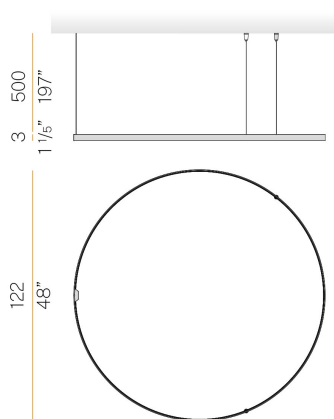

### Data sheet

CODE	M15530.125.0510
SYSTEM POWER CONSUMPTION	62W
EFFICACY	82.24lm/W
LIGHT SOURCE	LED
LIGHT SOURCE LIFETIME	L70 (B50) 60.000h
COLOUR TEMPERATURE	2700K Ra>90
LIGHT DISTRIBUTION	diffused
POWER SUPPLY	24V DC
ELECTRICAL CONFIGURATION	24V
DRIVER	remote not included
NOMINAL LUMINOUS FLUX	7088lm
LUMEN OUTPUT	5099lm
EFFICIENCY	71.9%
WEIGHT	1,50 Kg
PROTECTION DEGREE	IP20
COLOUR TOLLERANCES	SDCM 3
PACKING DIMENSIONS	132,0 x 132,0 x 9,0 cm

### Technical drawing