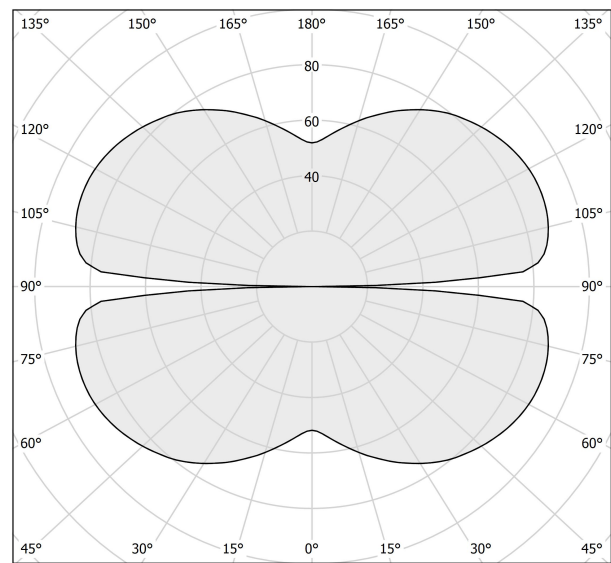

### Data sheet

CODE	M15530.125.0510
SYSTEM POWER CONSUMPTION	62W
EFFICACY	82.24lm/W
LIGHT SOURCE	LED
LIGHT SOURCE LIFETIME	L70 (B50) 60.000h
COLOUR TEMPERATURE	2700K Ra>90
LIGHT DISTRIBUTION	diffused
POWER SUPPLY	24V DC
ELECTRICAL CONFIGURATION	24V
DRIVER	remote not included
NOMINAL LUMINOUS FLUX	7088lm
LUMEN OUTPUT	5099lm
EFFICIENCY	71.9%
WEIGHT	1,50 Kg
PROTECTION DEGREE	IP20
COLOUR TOLLERANCES	SDCM 3
PACKING DIMENSIONS	132,0 x 132,0 x 9,0 cm

### Technical drawing

### Polar diagram

cd/klm  
— C0 - C180    - - - C90 - C270