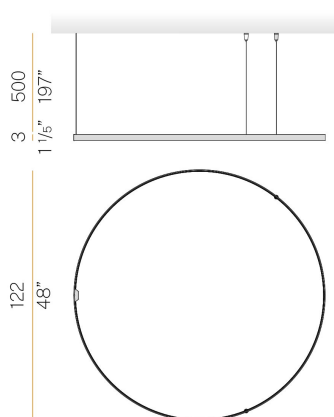

PANZERI

Zero Round

24V DC 24V

M15530.125.0410

titanium

Data sheet

CODE	M15530.125.0410
SYSTEM POWER CONSUMPTION	62W
EFFICACY	82.24lm/W
LIGHT SOURCE	LED
LIGHT SOURCE LIFETIME	L70 (B50) 60.000h
COLOUR TEMPERATURE	3000K Ra>90
LIGHT DISTRIBUTION	diffused
POWER SUPPLY	24V DC
ELECTRICAL CONFIGURATION	24V
DRIVER	remote not included
NOMINAL LUMINOUS FLUX	7088lm
LUMEN OUTPUT	5099lm
EFFICIENCY	71.9%
WEIGHT	1,50 Kg
PROTECTION DEGREE	IP20
COLOUR TOLLERANCES	SDCM 3
PACKING DIMENSIONS	132,0 x 132,0 x 9,0 cm

Single or multiple suspension lighting fixture for interiors, with direct and indirect light emission.

Bended extruded aluminium structure in white, black, bronze, mat brass or titanium polyacrylic paint.

Extruded polycarbonate diffuser with opaline finish.

Suspension kit with griplocks and 5m (196,9") long steel cables.

5m (196,9") long power cable in transparent PVC.

Provided without power canopy.

Technical drawing

Polar diagram

cd/klm
— C0 - C180 - - - C90 - C270