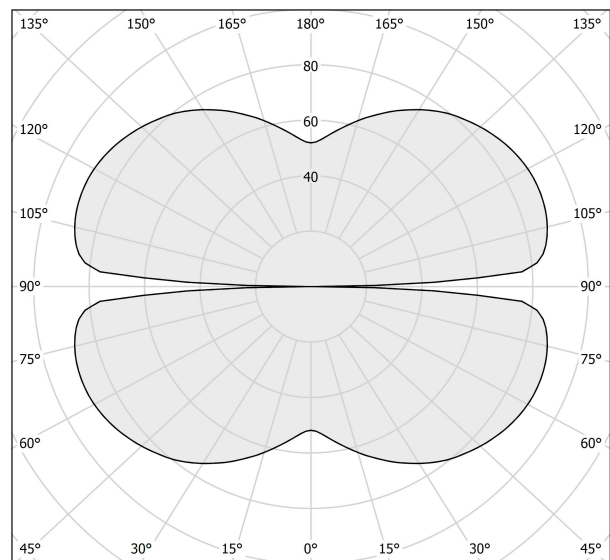

PANZERI

Zero Round

24V DC 24V

M15530.125.0410

titanium

Data sheet

CODE	M15530.125.0410
SYSTEM POWER CONSUMPTION	62W
EFFICACY	82.24lm/W
LIGHT SOURCE	LED
LIGHT SOURCE LIFETIME	L70 (B50) 60.000h
COLOUR TEMPERATURE	3000K Ra>90
LIGHT DISTRIBUTION	diffused
POWER SUPPLY	24V DC
ELECTRICAL CONFIGURATION	24V
DRIVER	remote not included
NOMINAL LUMINOUS FLUX	7088lm
LUMEN OUTPUT	5099lm
EFFICIENCY	71.9%
WEIGHT	1,50 Kg
PROTECTION DEGREE	IP20
COLOUR TOLLERANCES	SDCM 3
PACKING DIMENSIONS	132,0 x 132,0 x 9,0 cm

Extruded polycarbonate diffuser with opaline finish.

Suspension kit with griplocks and 5m (196,9") long steel cables.

5m (196,9") long power cable in transparent PVC.

Provided without power canopy.

Technical drawing

Polar diagram

cd/klm
— C0 - C180 - - - C90 - C270