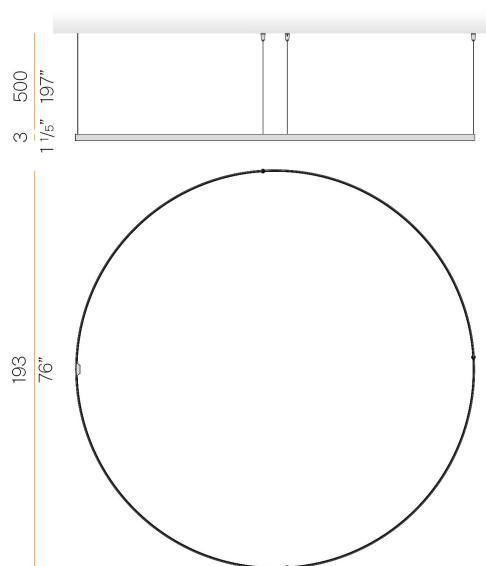

PANZERI

Zero Round

24V DC 24V

M15519.200.0510

 mat brass

Data sheet

CODE	M15519.200.0510
SYSTEM POWER CONSUMPTION	88W
EFFICACY	92.7lm/W
LIGHT SOURCE	LED
LIGHT SOURCE LIFETIME	L70 (B50) 60.000h
COLOUR TEMPERATURE	2700K Ra>90
LIGHT DISTRIBUTION	diffused
POWER SUPPLY	24V DC
ELECTRICAL CONFIGURATION	24V
DRIVER	remote not included
NOMINAL LUMINOUS FLUX	11340lm
LUMEN OUTPUT	8158lm
EFFICIENCY	71.9%
WEIGHT	2,34 Kg
PROTECTION DEGREE	IP20
COLOUR TOLLERANCES	SDCM 3
PACKING DIMENSIONS	200,0 x 200,0 x 11,0 cm

Extruded polycarbonate diffuser with opaline finish.

Suspension kit with griplocks and 5m (196,9") long steel cables.

5m (196,9") long power cable in transparent PVC.

Provided without power canopy.

Technical drawing

Polar diagram