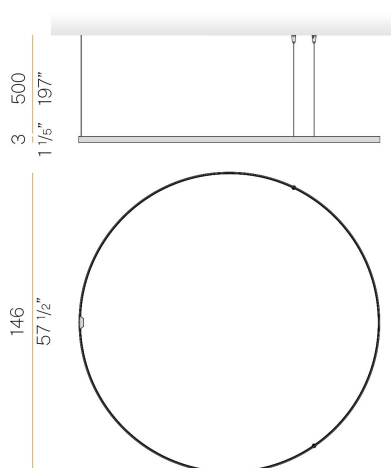

PANZERI

Zero Round

24V DC 24V

M15519.150.0510

 mat brass

Data sheet

| | |
|--------------------------|-------------------------|
| CODE | M15519.150.0510 |
| SYSTEM POWER CONSUMPTION | 71W |
| EFFICACY | 86.2lm/W |
| LIGHT SOURCE | LED |
| LIGHT SOURCE LIFETIME | L70 (B50) 60.000h |
| COLOUR TEMPERATURE | 2700K Ra>90 |
| LIGHT DISTRIBUTION | diffused |
| POWER SUPPLY | 24V DC |
| ELECTRICAL CONFIGURATION | 24V |
| DRIVER | remote not included |
| NOMINAL LUMINOUS FLUX | 8505lm |
| LUMEN OUTPUT | 6120lm |
| EFFICIENCY | 72% |
| WEIGHT | 1,58 Kg |
| PROTECTION DEGREE | IP20 |
| COLOUR TOLLERANCES | SDCM 3 |
| PACKING DIMENSIONS | 160,0 x 160,0 x 11,0 cm |

Single or multiple suspension lighting fixture for interiors, with direct and indirect light emission.

Bended extruded aluminium structure in white, black, bronze, mat brass or titanium polyacrylic paint.

Extruded polycarbonate diffuser with opaline finish.

Suspension kit with griplocks and 5m (196,9") long steel cables.

5m (196,9") long power cable in transparent PVC.

Provided without power canopy.

Technical drawing

Polar diagram