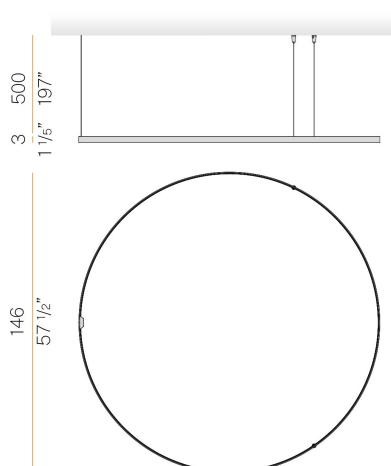

### Data sheet

CODE	M15519.150.0410
SYSTEM POWER CONSUMPTION	71W
EFFICACY	86.2lm/W
LIGHT SOURCE	LED
LIGHT SOURCE LIFETIME	L70 (B50) 60.000h
COLOUR TEMPERATURE	3000K Ra>90
LIGHT DISTRIBUTION	diffused
POWER SUPPLY	24V DC
ELECTRICAL CONFIGURATION	24V
DRIVER	remote not included
NOMINAL LUMINOUS FLUX	8505lm
LUMEN OUTPUT	6120lm
EFFICIENCY	72%
WEIGHT	1,58 Kg
PROTECTION DEGREE	IP20
COLOUR TOLLERANCES	SDCM 3
PACKING DIMENSIONS	160,0 x 160,0 x 11,0 cm

### Technical drawing