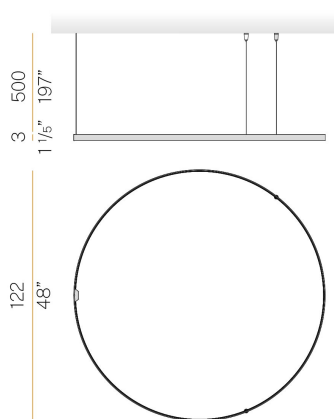

### Data sheet

CODE	M15519.125.0510
SYSTEM POWER CONSUMPTION	62W
EFFICACY	82.24lm/W
LIGHT SOURCE	LED
LIGHT SOURCE LIFETIME	L70 (B50) 60.000h
COLOUR TEMPERATURE	2700K Ra>90
LIGHT DISTRIBUTION	diffused
POWER SUPPLY	24V DC
ELECTRICAL CONFIGURATION	24V
DRIVER	remote not included
NOMINAL LUMINOUS FLUX	7088lm
LUMEN OUTPUT	5099lm
EFFICIENCY	71.9%
WEIGHT	1,50 Kg
PROTECTION DEGREE	IP20
COLOUR TOLLERANCES	SDCM 3
PACKING DIMENSIONS	132,0 x 132,0 x 9,0 cm

### Technical drawing