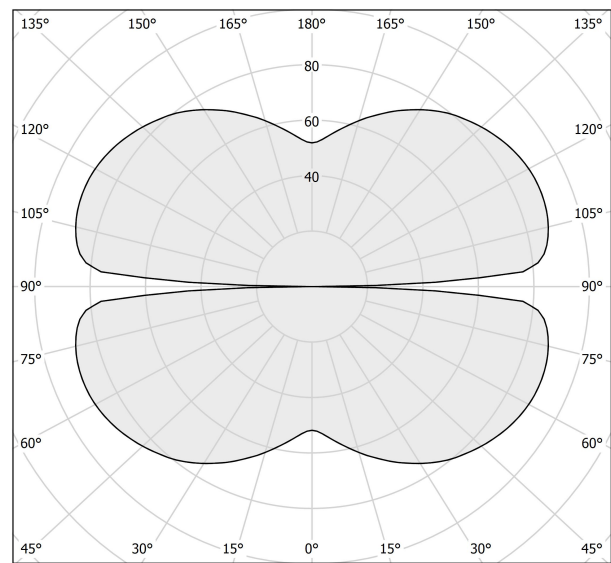

### Data sheet

CODE	M15519.125.0510
SYSTEM POWER CONSUMPTION	62W
EFFICACY	82.24lm/W
LIGHT SOURCE	LED
LIGHT SOURCE LIFETIME	L70 (B50) 60.000h
COLOUR TEMPERATURE	2700K Ra>90
LIGHT DISTRIBUTION	diffused
POWER SUPPLY	24V DC
ELECTRICAL CONFIGURATION	24V
DRIVER	remote not included
NOMINAL LUMINOUS FLUX	7088lm
LUMEN OUTPUT	5099lm
EFFICIENCY	71.9%
WEIGHT	1,50 Kg
PROTECTION DEGREE	IP20
COLOUR TOLLERANCES	SDCM 3
PACKING DIMENSIONS	132,0 x 132,0 x 9,0 cm

### Technical drawing

### Polar diagram

cd/klm  
— C0 - C180    - - - C90 - C270