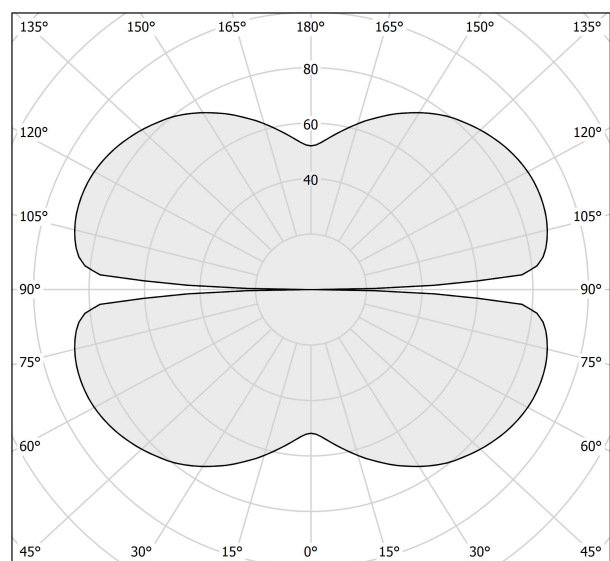

PANZERI

Zero Round

24V DC 24V

M15519.125.0410

 mat brass

Data sheet

CODE	M15519.125.0410
SYSTEM POWER CONSUMPTION	62W
EFFICACY	82.24lm/W
LIGHT SOURCE	LED
LIGHT SOURCE LIFETIME	L70 (B50) 60.000h
COLOUR TEMPERATURE	3000K Ra>90
LIGHT DISTRIBUTION	diffused
POWER SUPPLY	24V DC
ELECTRICAL CONFIGURATION	24V
DRIVER	remote not included
NOMINAL LUMINOUS FLUX	7088lm
LUMEN OUTPUT	5099lm
EFFICIENCY	71.9%
WEIGHT	1,50 Kg
PROTECTION DEGREE	IP20
COLOUR TOLLERANCES	SDCM 3
PACKING DIMENSIONS	132,0 x 132,0 x 9,0 cm

Extruded polycarbonate diffuser with opaline finish.

Suspension kit with griplocks and 5m (196,9") long steel cables.

5m (196,9") long power cable in transparent PVC.

Provided without power canopy.

Technical drawing

Polar diagram

cd/klm
— C0 - C180 - - - C90 - C270