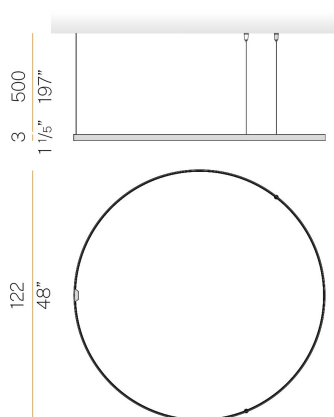

PANZERI

Zero Round

24V DC 24V

M15519.125.0410

 mat brass

Data sheet

CODE	M15519.125.0410
SYSTEM POWER CONSUMPTION	62W
EFFICACY	82.24lm/W
LIGHT SOURCE	LED
LIGHT SOURCE LIFETIME	L70 (B50) 60.000h
COLOUR TEMPERATURE	3000K Ra>90
LIGHT DISTRIBUTION	diffused
POWER SUPPLY	24V DC
ELECTRICAL CONFIGURATION	24V
DRIVER	remote not included
NOMINAL LUMINOUS FLUX	7088lm
LUMEN OUTPUT	5099lm
EFFICIENCY	71.9%
WEIGHT	1,50 Kg
PROTECTION DEGREE	IP20
COLOUR TOLLERANCES	SDCM 3
PACKING DIMENSIONS	132,0 x 132,0 x 9,0 cm

Single or multiple suspension lighting fixture for interiors, with direct and indirect light emission.

Bended extruded aluminium structure in white, black, bronze, mat brass or titanium polyacrylic paint.

Extruded polycarbonate diffuser with opaline finish.

Suspension kit with griplocks and 5m (196,9") long steel cables.

5m (196,9") long power cable in transparent PVC.

Provided without power canopy.

Technical drawing

Polar diagram

cd/klm
— C0 - C180 - - - C90 - C270