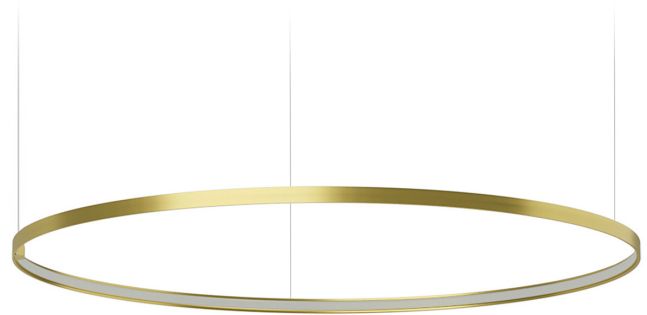

PANZERI

Zero Round

24V DC 24V

M15519.125.0410

 mat brass

Data sheet

CODE	M15519.125.0410
SYSTEM POWER CONSUMPTION	62W
EFFICACY	82.24lm/W
LIGHT SOURCE	LED
LIGHT SOURCE LIFETIME	L70 (B50) 60.000h
COLOUR TEMPERATURE	3000K Ra>90
LIGHT DISTRIBUTION	diffused
POWER SUPPLY	24V DC
ELECTRICAL CONFIGURATION	24V
DRIVER	remote not included
NOMINAL LUMINOUS FLUX	7088lm
LUMEN OUTPUT	5099lm
EFFICIENCY	71.9%
WEIGHT	1,50 Kg
PROTECTION DEGREE	IP20
COLOUR TOLLERANCES	SDCM 3
PACKING DIMENSIONS	132,0 x 132,0 x 9,0 cm

Single or multiple suspension lighting fixture for interiors, with direct and indirect light emission.

Bended extruded aluminium structure in white, black, bronze, mat brass or titanium polyacrylic paint.

Extruded polycarbonate diffuser with opaline finish.

Suspension kit with griplocks and 5m (196,9") long steel cables.

5m (196,9") long power cable in transparent PVC.

Provided without power canopy.

Technical drawing