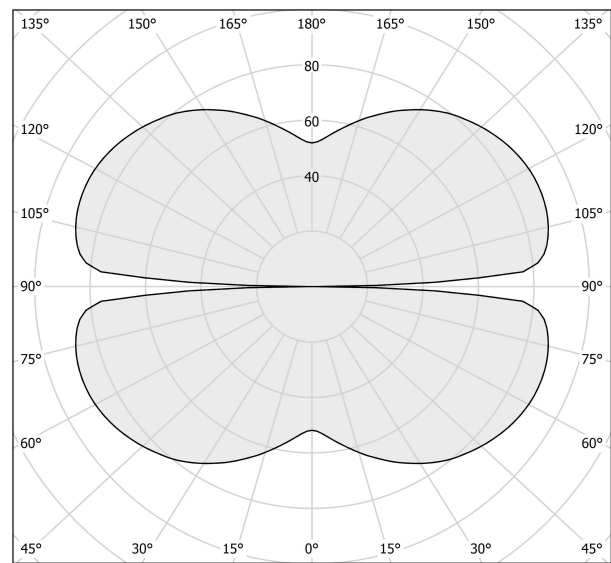

PANZERI

Zero Round

24V DC 24V

M15517.200.0510

bronze

Data sheet

CODE	M15517.200.0510
SYSTEM POWER CONSUMPTION	88W
EFFICACY	92.7lm/W
LIGHT SOURCE	LED
LIGHT SOURCE LIFETIME	L70 (B50) 60.000h
COLOUR TEMPERATURE	2700K Ra>90
LIGHT DISTRIBUTION	diffused
POWER SUPPLY	24V DC
ELECTRICAL CONFIGURATION	24V
DRIVER	remote not included
NOMINAL LUMINOUS FLUX	11340lm
LUMEN OUTPUT	8158lm
EFFICIENCY	71.9%
WEIGHT	2,34 Kg
PROTECTION DEGREE	IP20
COLOUR TOLLERANCES	SDCM 3
PACKING DIMENSIONS	200,0 x 200,0 x 11,0 cm

Extruded polycarbonate diffuser with opaline finish.

Suspension kit with griplocks and 5m (196,9") long steel cables.

5m (196,9") long power cable in transparent PVC.

Provided without power canopy.

Technical drawing

Polar diagram

cd/klm
— C0 - C180 - - - C90 - C270