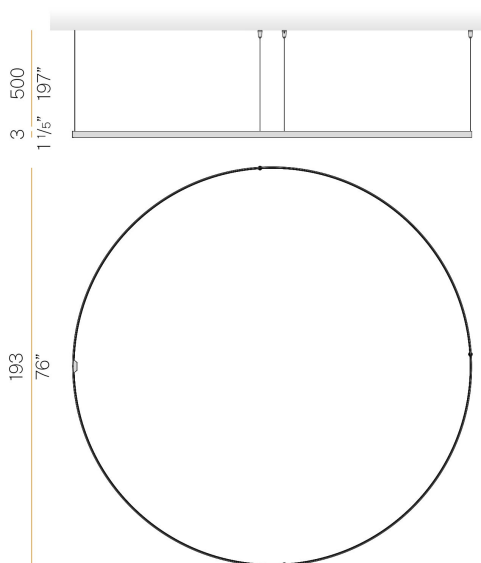

PANZERI

Zero Round

24V DC 24V

M15517.200.0510

bronze

Data sheet

CODE	M15517.200.0510
SYSTEM POWER CONSUMPTION	88W
EFFICACY	92.7lm/W
LIGHT SOURCE	LED
LIGHT SOURCE LIFETIME	L70 (B50) 60.000h
COLOUR TEMPERATURE	2700K Ra>90
LIGHT DISTRIBUTION	diffused
POWER SUPPLY	24V DC
ELECTRICAL CONFIGURATION	24V
DRIVER	remote not included
NOMINAL LUMINOUS FLUX	11340lm
LUMEN OUTPUT	8158lm
EFFICIENCY	71.9%
WEIGHT	2,34 Kg
PROTECTION DEGREE	IP20
COLOUR TOLLERANCES	SDCM 3
PACKING DIMENSIONS	200,0 x 200,0 x 11,0 cm

Extruded polycarbonate diffuser with opaline finish.

Suspension kit with griplocks and 5m (196,9") long steel cables.

5m (196,9") long power cable in transparent PVC.

Provided without power canopy.

Technical drawing

Polar diagram

cd/klm
— C0 - C180 - - - C90 - C270