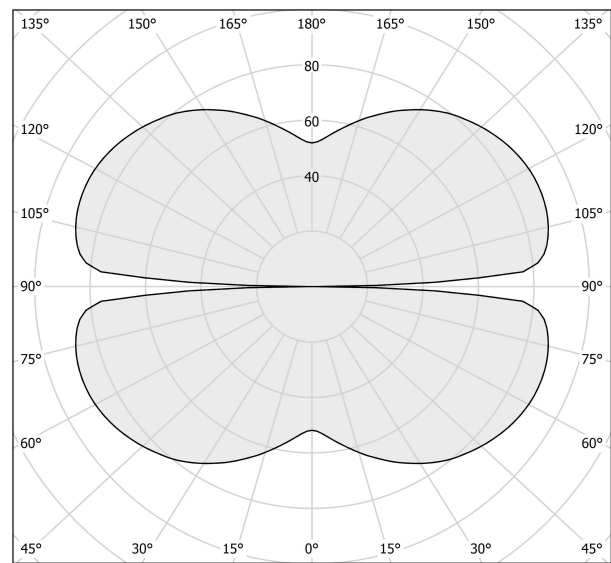

### Data sheet

CODE	M15517.200.0410
SYSTEM POWER CONSUMPTION	88W
EFFICACY	92.7lm/W
LIGHT SOURCE	LED
LIGHT SOURCE LIFETIME	L70 (B50) 60.000h
COLOUR TEMPERATURE	3000K Ra>90
LIGHT DISTRIBUTION	diffused
POWER SUPPLY	24V DC
ELECTRICAL CONFIGURATION	24V
DRIVER	remote not included
NOMINAL LUMINOUS FLUX	11340lm
LUMEN OUTPUT	8158lm
EFFICIENCY	71.9%
WEIGHT	2,34 Kg
PROTECTION DEGREE	IP20
COLOUR TOLLERANCES	SDCM 3
PACKING DIMENSIONS	200,0 x 200,0 x 11,0 cm

### Technical drawing

### Polar diagram

cd/klm  
— C0 - C180    - - - C90 - C270