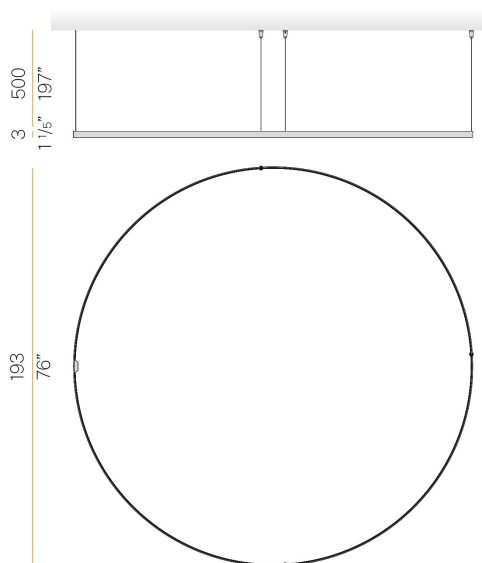

### Data sheet

CODE	M15517.200.0410
SYSTEM POWER CONSUMPTION	88W
EFFICACY	92.7lm/W
LIGHT SOURCE	LED
LIGHT SOURCE LIFETIME	L70 (B50) 60.000h
COLOUR TEMPERATURE	3000K Ra>90
LIGHT DISTRIBUTION	diffused
POWER SUPPLY	24V DC
ELECTRICAL CONFIGURATION	24V
DRIVER	remote not included
NOMINAL LUMINOUS FLUX	11340lm
LUMEN OUTPUT	8158lm
EFFICIENCY	71.9%
WEIGHT	2,34 Kg
PROTECTION DEGREE	IP20
COLOUR TOLLERANCES	SDCM 3
PACKING DIMENSIONS	200,0 x 200,0 x 11,0 cm

### Technical drawing