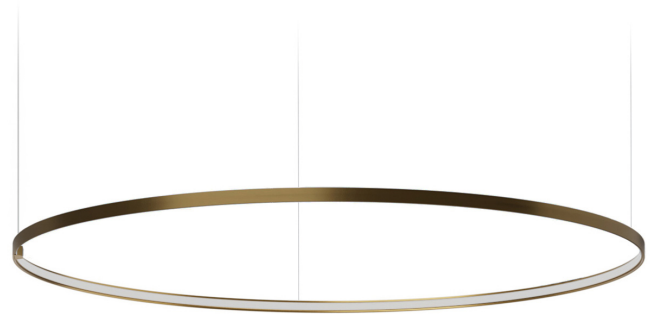

## Zero Round

24V DC 24V

M15517.150.0510

bronze

### Data sheet

CODE	M15517.150.0510
SYSTEM POWER CONSUMPTION	71W
EFFICACY	86.2lm/W
LIGHT SOURCE	LED
LIGHT SOURCE LIFETIME	L70 (B50) 60.000h
COLOUR TEMPERATURE	2700K Ra>90
LIGHT DISTRIBUTION	diffused
POWER SUPPLY	24V DC
ELECTRICAL CONFIGURATION	24V
DRIVER	remote not included
NOMINAL LUMINOUS FLUX	8505lm
LUMEN OUTPUT	6120lm
EFFICIENCY	72%
WEIGHT	1,58 Kg
PROTECTION DEGREE	IP20
COLOUR TOLLERANCES	SDCM 3
PACKING DIMENSIONS	160,0 x 160,0 x 11,0 cm

Single or multiple suspension lighting fixture for interiors, with direct and indirect light emission.

Bended extruded aluminium structure in white, black, bronze, mat brass or titanium polyacrylic paint.

Extruded polycarbonate diffuser with opaline finish.

Suspension kit with griplocks and 5m (196,9") long steel cables.

5m (196,9") long power cable in transparent PVC.

Provided without power canopy.