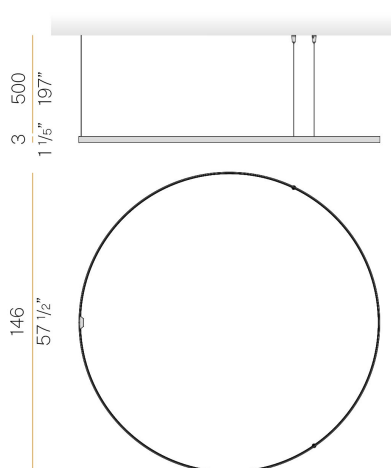

### Data sheet

CODE	M15517.150.0510
SYSTEM POWER CONSUMPTION	71W
EFFICACY	86.2lm/W
LIGHT SOURCE	LED
LIGHT SOURCE LIFETIME	L70 (B50) 60.000h
COLOUR TEMPERATURE	2700K Ra>90
LIGHT DISTRIBUTION	diffused
POWER SUPPLY	24V DC
ELECTRICAL CONFIGURATION	24V
DRIVER	remote not included
NOMINAL LUMINOUS FLUX	8505lm
LUMEN OUTPUT	6120lm
EFFICIENCY	72%
WEIGHT	1,58 Kg
PROTECTION DEGREE	IP20
COLOUR TOLLERANCES	SDCM 3
PACKING DIMENSIONS	160,0 x 160,0 x 11,0 cm

### Technical drawing