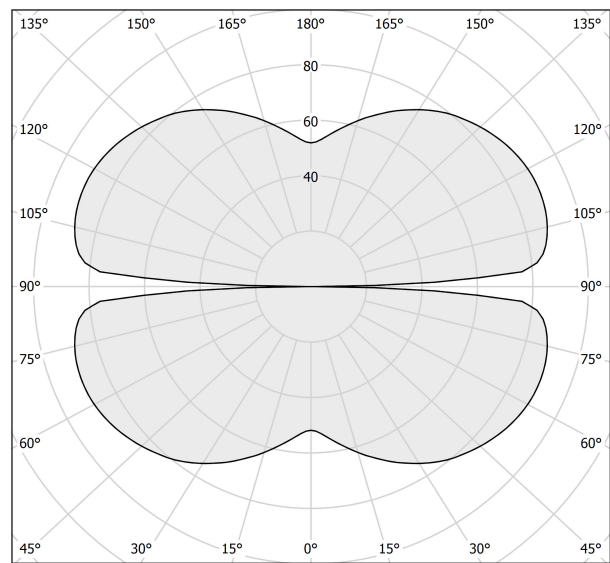

### Data sheet

CODE	M15517.150.0510
SYSTEM POWER CONSUMPTION	71W
EFFICACY	86.2lm/W
LIGHT SOURCE	LED
LIGHT SOURCE LIFETIME	L70 (B50) 60.000h
COLOUR TEMPERATURE	2700K Ra>90
LIGHT DISTRIBUTION	diffused
POWER SUPPLY	24V DC
ELECTRICAL CONFIGURATION	24V
DRIVER	remote not included
NOMINAL LUMINOUS FLUX	8505lm
LUMEN OUTPUT	6120lm
EFFICIENCY	72%
WEIGHT	1,58 Kg
PROTECTION DEGREE	IP20
COLOUR TOLLERANCES	SDCM 3
PACKING DIMENSIONS	160,0 x 160,0 x 11,0 cm

### Technical drawing

### Polar diagram

cd/klm  
— C0 - C180    - - - C90 - C270