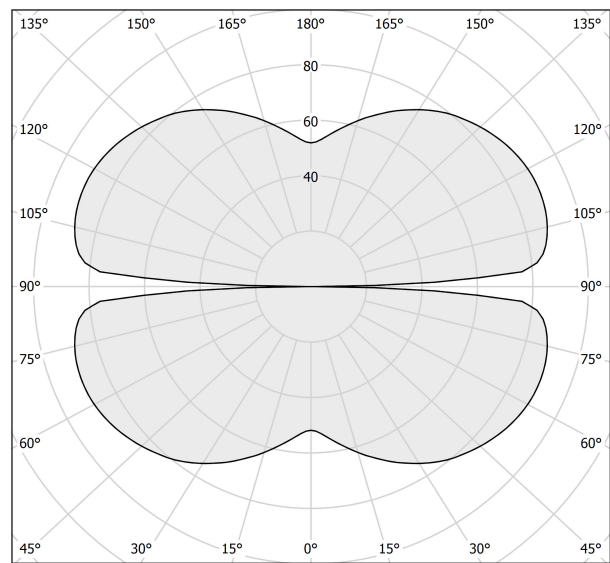

PANZERI

Zero Round

24V DC 24V

M15517.125.0510

bronze

Data sheet

CODE	M15517.125.0510
SYSTEM POWER CONSUMPTION	62W
EFFICACY	82.24lm/W
LIGHT SOURCE	LED
LIGHT SOURCE LIFETIME	L70 (B50) 60.000h
COLOUR TEMPERATURE	2700K Ra>90
LIGHT DISTRIBUTION	diffused
POWER SUPPLY	24V DC
ELECTRICAL CONFIGURATION	24V
DRIVER	remote not included
NOMINAL LUMINOUS FLUX	7088lm
LUMEN OUTPUT	5099lm
EFFICIENCY	71.9%
WEIGHT	1,50 Kg
PROTECTION DEGREE	IP20
COLOUR TOLLERANCES	SDCM 3
PACKING DIMENSIONS	132,0 x 132,0 x 9,0 cm

Extruded polycarbonate diffuser with opaline finish.

Suspension kit with griplocks and 5m (196,9") long steel cables.

5m (196,9") long power cable in transparent PVC.

Provided without power canopy.

Technical drawing

Polar diagram

cd/klm
— C0 - C180 - - - C90 - C270