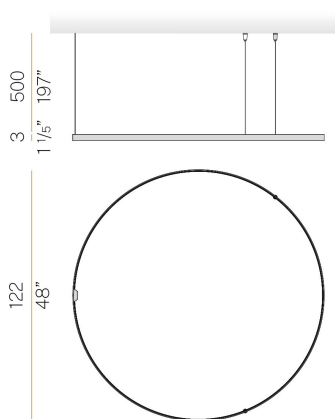

PANZERI

Zero Round

24V DC 24V

M15517.125.0510

bronze

Data sheet

CODE	M15517.125.0510
SYSTEM POWER CONSUMPTION	62W
EFFICACY	82.24lm/W
LIGHT SOURCE	LED
LIGHT SOURCE LIFETIME	L70 (B50) 60.000h
COLOUR TEMPERATURE	2700K Ra>90
LIGHT DISTRIBUTION	diffused
POWER SUPPLY	24V DC
ELECTRICAL CONFIGURATION	24V
DRIVER	remote not included
NOMINAL LUMINOUS FLUX	7088lm
LUMEN OUTPUT	5099lm
EFFICIENCY	71.9%
WEIGHT	1,50 Kg
PROTECTION DEGREE	IP20
COLOUR TOLLERANCES	SDCM 3
PACKING DIMENSIONS	132,0 x 132,0 x 9,0 cm

Single or multiple suspension lighting fixture for interiors, with direct and indirect light emission.

Bended extruded aluminium structure in white, black, bronze, mat brass or titanium polyacrylic paint.

Extruded polycarbonate diffuser with opaline finish.

Suspension kit with griplocks and 5m (196,9") long steel cables.

5m (196,9") long power cable in transparent PVC.

Provided without power canopy.

Technical drawing