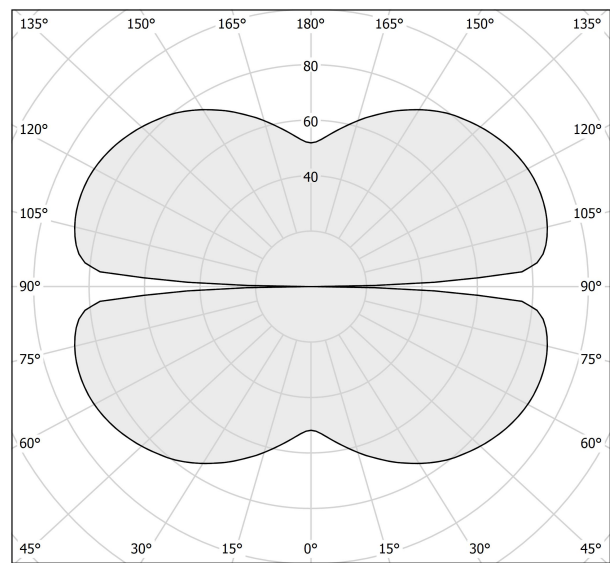

PANZERI

Zero Round

24V DC 24V

M15517.125.0410

bronze

Data sheet

CODE	M15517.125.0410
SYSTEM POWER CONSUMPTION	62W
EFFICACY	82.24lm/W
LIGHT SOURCE	LED
LIGHT SOURCE LIFETIME	L70 (B50) 60.000h
COLOUR TEMPERATURE	3000K Ra>90
LIGHT DISTRIBUTION	diffused
POWER SUPPLY	24V DC
ELECTRICAL CONFIGURATION	24V
DRIVER	remote not included
NOMINAL LUMINOUS FLUX	7088lm
LUMEN OUTPUT	5099lm
EFFICIENCY	71.9%
WEIGHT	1,50 Kg
PROTECTION DEGREE	IP20
COLOUR TOLLERANCES	SDCM 3
PACKING DIMENSIONS	132,0 x 132,0 x 9,0 cm

Extruded polycarbonate diffuser with opaline finish.

Suspension kit with griplocks and 5m (196,9") long steel cables.

5m (196,9") long power cable in transparent PVC.

Provided without power canopy.

Technical drawing

Polar diagram

cd/klm
— C0 - C180 - - - C90 - C270