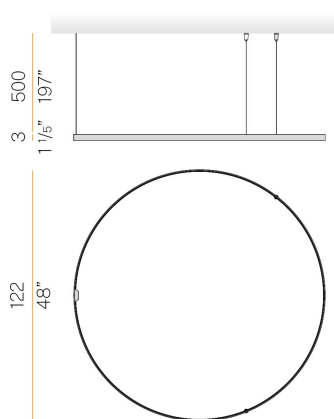

PANZERI

Zero Round

24V DC 24V

M15517.125.0410

bronze

Data sheet

CODE	M15517.125.0410
SYSTEM POWER CONSUMPTION	62W
EFFICACY	82.24lm/W
LIGHT SOURCE	LED
LIGHT SOURCE LIFETIME	L70 (B50) 60.000h
COLOUR TEMPERATURE	3000K Ra>90
LIGHT DISTRIBUTION	diffused
POWER SUPPLY	24V DC
ELECTRICAL CONFIGURATION	24V
DRIVER	remote not included
NOMINAL LUMINOUS FLUX	7088lm
LUMEN OUTPUT	5099lm
EFFICIENCY	71.9%
WEIGHT	1,50 Kg
PROTECTION DEGREE	IP20
COLOUR TOLLERANCES	SDCM 3
PACKING DIMENSIONS	132,0 x 132,0 x 9,0 cm

Single or multiple suspension lighting fixture for interiors, with direct and indirect light emission.

Bended extruded aluminium structure in white, black, bronze, mat brass or titanium polyacrylic paint.

Extruded polycarbonate diffuser with opaline finish.

Suspension kit with griplocks and 5m (196,9") long steel cables.

5m (196,9") long power cable in transparent PVC.

Provided without power canopy.

Technical drawing

Polar diagram

cd/klm
— C0 - C180 - - - C90 - C270