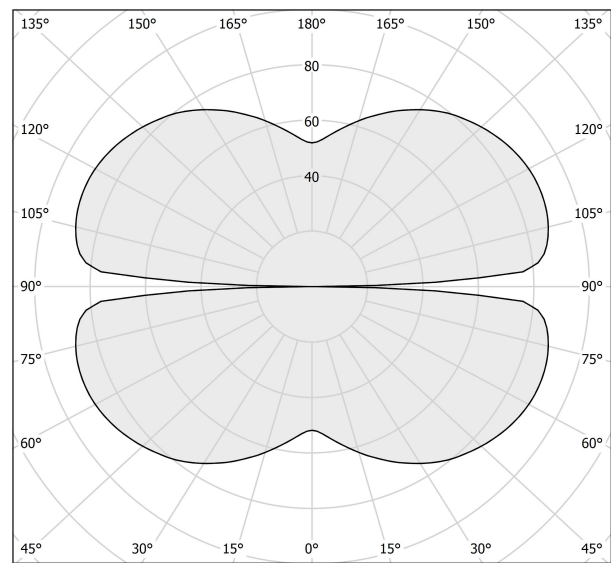

PANZERI

Zero Round

24V DC 24V

M15502.200.0510

● black

Data sheet

CODE	M15502.200.0510
SYSTEM POWER CONSUMPTION	88W
EFFICACY	92.7lm/W
LIGHT SOURCE	LED
LIGHT SOURCE LIFETIME	L70 (B50) 60.000h
COLOUR TEMPERATURE	2700K Ra>90
LIGHT DISTRIBUTION	diffused
POWER SUPPLY	24V DC
ELECTRICAL CONFIGURATION	24V
DRIVER	remote not included
NOMINAL LUMINOUS FLUX	11340lm
LUMEN OUTPUT	8158lm
EFFICIENCY	71.9%
WEIGHT	2,34 Kg
PROTECTION DEGREE	IP20
COLOUR TOLLERANCES	SDCM 3
PACKING DIMENSIONS	200,0 x 200,0 x 11,0 cm

Extruded polycarbonate diffuser with opaline finish.

Suspension kit with griplocks and 5m (196,9") long steel cables.

5m (196,9") long power cable in transparent PVC.

Provided without power canopy.

Technical drawing

Polar diagram

cd/klm
— C0 - C180 - - - C90 - C270