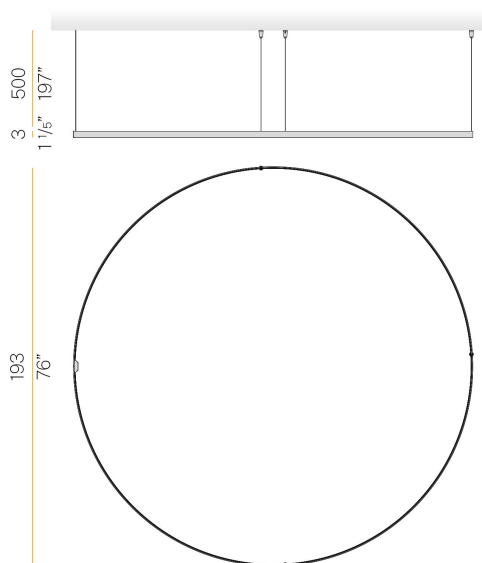

PANZERI

Zero Round

24V DC 24V

M15502.200.0510

● black

Data sheet

CODE	M15502.200.0510
SYSTEM POWER CONSUMPTION	88W
EFFICACY	92.7lm/W
LIGHT SOURCE	LED
LIGHT SOURCE LIFETIME	L70 (B50) 60.000h
COLOUR TEMPERATURE	2700K Ra>90
LIGHT DISTRIBUTION	diffused
POWER SUPPLY	24V DC
ELECTRICAL CONFIGURATION	24V
DRIVER	remote not included
NOMINAL LUMINOUS FLUX	11340lm
LUMEN OUTPUT	8158lm
EFFICIENCY	71.9%
WEIGHT	2,34 Kg
PROTECTION DEGREE	IP20
COLOUR TOLLERANCES	SDCM 3
PACKING DIMENSIONS	200,0 x 200,0 x 11,0 cm

Extruded polycarbonate diffuser with opaline finish.

Suspension kit with griplocks and 5m (196,9") long steel cables.

5m (196,9") long power cable in transparent PVC.

Provided without power canopy.

Technical drawing

Polar diagram

cd/klm
— C0 - C180 - - - C90 - C270