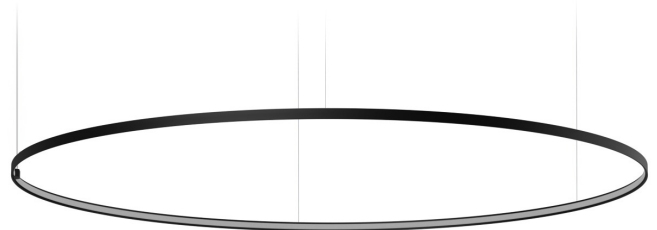

PANZERI

Zero Round

24V DC 24V

M15502.200.0510

● black

Data sheet

CODE	M15502.200.0510
SYSTEM POWER CONSUMPTION	88W
EFFICACY	92.7lm/W
LIGHT SOURCE	LED
LIGHT SOURCE LIFETIME	L70 (B50) 60.000h
COLOUR TEMPERATURE	2700K Ra>90
LIGHT DISTRIBUTION	diffused
POWER SUPPLY	24V DC
ELECTRICAL CONFIGURATION	24V
DRIVER	remote not included
NOMINAL LUMINOUS FLUX	11340lm
LUMEN OUTPUT	8158lm
EFFICIENCY	71.9%
WEIGHT	2,34 Kg
PROTECTION DEGREE	IP20
COLOUR TOLLERANCES	SDCM 3
PACKING DIMENSIONS	200,0 x 200,0 x 11,0 cm

Single or multiple suspension lighting fixture for interiors, with direct and indirect light emission.

Bended extruded aluminium structure in white, black, bronze, mat brass or titanium polyacrylic paint.

Extruded polycarbonate diffuser with opaline finish.

Suspension kit with griplocks and 5m (196,9") long steel cables.

5m (196,9") long power cable in transparent PVC.

Provided without power canopy.

Technical drawing