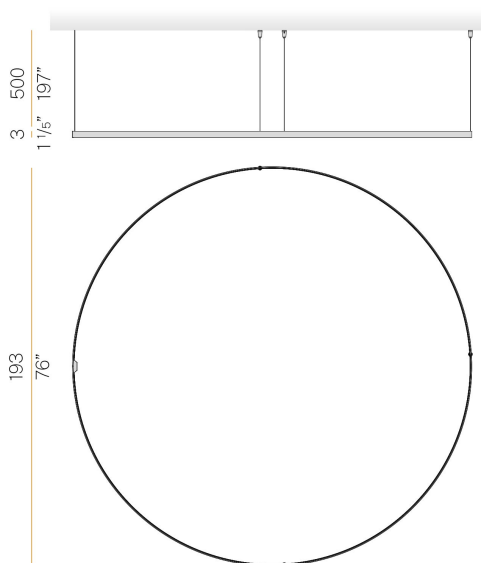

PANZERI

Zero Round

24V DC 24V

M15502.200.0410

● black

Data sheet

CODE	M15502.200.0410
SYSTEM POWER CONSUMPTION	88W
EFFICACY	92.7lm/W
LIGHT SOURCE	LED
LIGHT SOURCE LIFETIME	L70 (B50) 60.000h
COLOUR TEMPERATURE	3000K Ra>90
LIGHT DISTRIBUTION	diffused
POWER SUPPLY	24V DC
ELECTRICAL CONFIGURATION	24V
DRIVER	remote not included
NOMINAL LUMINOUS FLUX	11340lm
LUMEN OUTPUT	8158lm
EFFICIENCY	71.9%
WEIGHT	2,34 Kg
PROTECTION DEGREE	IP20
COLOUR TOLLERANCES	SDCM 3
PACKING DIMENSIONS	200,0 x 200,0 x 11,0 cm

Extruded polycarbonate diffuser with opaline finish.

Suspension kit with griplocks and 5m (196,9") long steel cables.

5m (196,9") long power cable in transparent PVC.

Provided without power canopy.

Technical drawing

Polar diagram

cd/klm
— C0 - C180 - - - C90 - C270