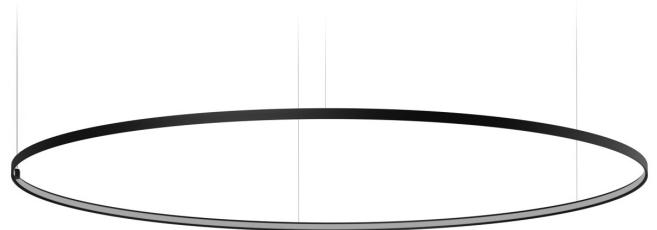

PANZERI

Zero Round

24V DC 24V

M15502.200.0410

● black

Data sheet

CODE	M15502.200.0410
SYSTEM POWER CONSUMPTION	88W
EFFICACY	92.7lm/W
LIGHT SOURCE	LED
LIGHT SOURCE LIFETIME	L70 (B50) 60.000h
COLOUR TEMPERATURE	3000K Ra>90
LIGHT DISTRIBUTION	diffused
POWER SUPPLY	24V DC
ELECTRICAL CONFIGURATION	24V
DRIVER	remote not included
NOMINAL LUMINOUS FLUX	11340lm
LUMEN OUTPUT	8158lm
EFFICIENCY	71.9%
WEIGHT	2,34 Kg
PROTECTION DEGREE	IP20
COLOUR TOLLERANCES	SDCM 3
PACKING DIMENSIONS	200,0 x 200,0 x 11,0 cm

Single or multiple suspension lighting fixture for interiors, with direct and indirect light emission.

Bended extruded aluminium structure in white, black, bronze, mat brass or titanium polyacrylic paint.

Extruded polycarbonate diffuser with opaline finish.

Suspension kit with griplocks and 5m (196,9") long steel cables.

5m (196,9") long power cable in transparent PVC.

Provided without power canopy.

Technical drawing