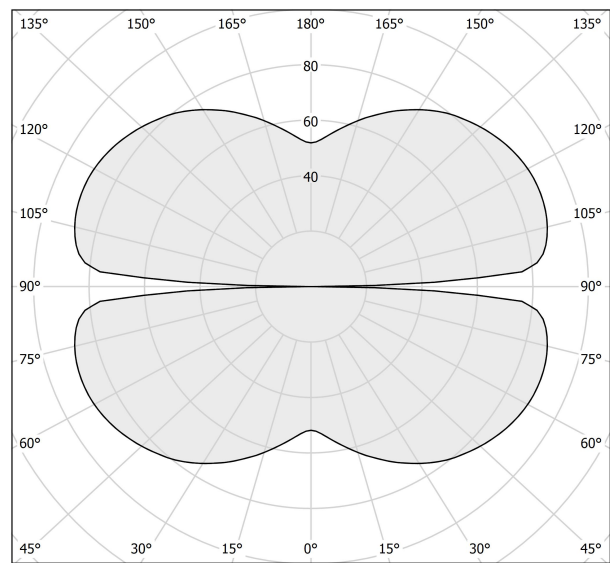

PANZERI

Zero Round

24V DC 24V

M15502.200.0410

● black

Data sheet

CODE	M15502.200.0410
SYSTEM POWER CONSUMPTION	88W
EFFICACY	92.7lm/W
LIGHT SOURCE	LED
LIGHT SOURCE LIFETIME	L70 (B50) 60.000h
COLOUR TEMPERATURE	3000K Ra>90
LIGHT DISTRIBUTION	diffused
POWER SUPPLY	24V DC
ELECTRICAL CONFIGURATION	24V
DRIVER	remote not included
NOMINAL LUMINOUS FLUX	11340lm
LUMEN OUTPUT	8158lm
EFFICIENCY	71.9%
WEIGHT	2,34 Kg
PROTECTION DEGREE	IP20
COLOUR TOLLERANCES	SDCM 3
PACKING DIMENSIONS	200,0 x 200,0 x 11,0 cm

Extruded polycarbonate diffuser with opaline finish.

Suspension kit with griplocks and 5m (196,9") long steel cables.

5m (196,9") long power cable in transparent PVC.

Provided without power canopy.

Technical drawing

Polar diagram

cd/klm
— C0 - C180 - - - C90 - C270