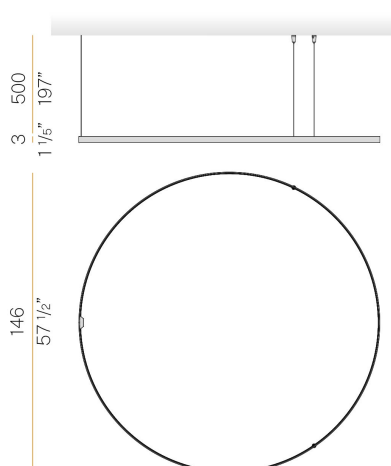

### Data sheet

CODE	M15502.150.0510
SYSTEM POWER CONSUMPTION	71W
EFFICACY	86.2lm/W
LIGHT SOURCE	LED
LIGHT SOURCE LIFETIME	L70 (B50) 60.000h
COLOUR TEMPERATURE	2700K Ra>90
LIGHT DISTRIBUTION	diffused
POWER SUPPLY	24V DC
ELECTRICAL CONFIGURATION	24V
DRIVER	remote not included
NOMINAL LUMINOUS FLUX	8505lm
LUMEN OUTPUT	6120lm
EFFICIENCY	72%
WEIGHT	1,58 Kg
PROTECTION DEGREE	IP20
COLOUR TOLLERANCES	SDCM 3
PACKING DIMENSIONS	160,0 x 160,0 x 11,0 cm

### Technical drawing