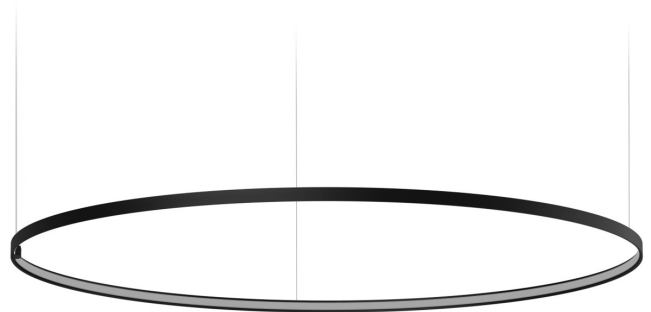

### Data sheet

CODE	M15502.150.0510
SYSTEM POWER CONSUMPTION	71W
EFFICACY	86.2lm/W
LIGHT SOURCE	LED
LIGHT SOURCE LIFETIME	L70 (B50) 60.000h
COLOUR TEMPERATURE	2700K Ra>90
LIGHT DISTRIBUTION	diffused
POWER SUPPLY	24V DC
ELECTRICAL CONFIGURATION	24V
DRIVER	remote not included
NOMINAL LUMINOUS FLUX	8505lm
LUMEN OUTPUT	6120lm
EFFICIENCY	72%
WEIGHT	1,58 Kg
PROTECTION DEGREE	IP20
COLOUR TOLLERANCES	SDCM 3
PACKING DIMENSIONS	160,0 x 160,0 x 11,0 cm

Single or multiple suspension lighting fixture for interiors, with direct and indirect light emission.

Bended extruded aluminium structure in white, black, bronze, mat brass or titanium polyacrylic paint.

Extruded polycarbonate diffuser with opaline finish.

Suspension kit with griplocks and 5m (196,9") long steel cables.

5m (196,9") long power cable in transparent PVC.

Provided without power canopy.