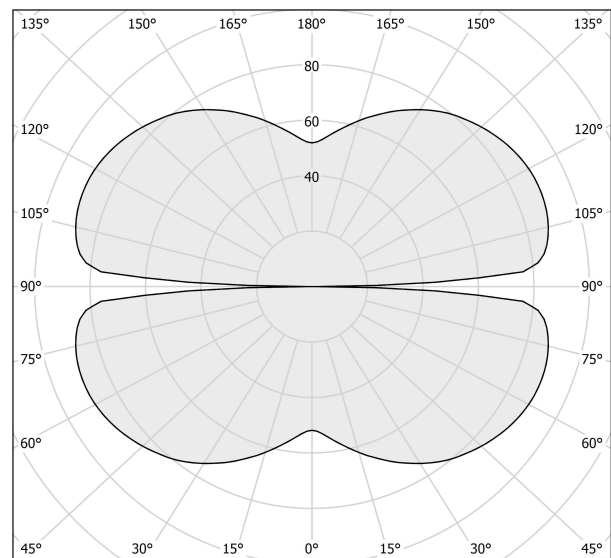

### Data sheet

CODE	M15502.150.0510
SYSTEM POWER CONSUMPTION	71W
EFFICACY	86.2lm/W
LIGHT SOURCE	LED
LIGHT SOURCE LIFETIME	L70 (B50) 60.000h
COLOUR TEMPERATURE	2700K Ra>90
LIGHT DISTRIBUTION	diffused
POWER SUPPLY	24V DC
ELECTRICAL CONFIGURATION	24V
DRIVER	remote not included
NOMINAL LUMINOUS FLUX	8505lm
LUMEN OUTPUT	6120lm
EFFICIENCY	72%
WEIGHT	1,58 Kg
PROTECTION DEGREE	IP20
COLOUR TOLLERANCES	SDCM 3
PACKING DIMENSIONS	160,0 x 160,0 x 11,0 cm

### Technical drawing

### Polar diagram

cd/klm  
— C0 - C180    - - - C90 - C270