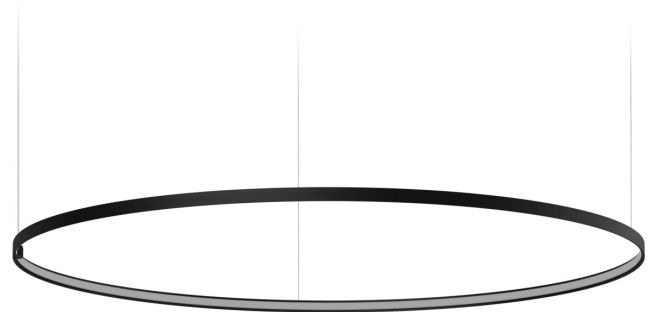

### Data sheet

CODE	M15502.150.0410
SYSTEM POWER CONSUMPTION	71W
EFFICACY	86.2lm/W
LIGHT SOURCE	LED
LIGHT SOURCE LIFETIME	L70 (B50) 60.000h
COLOUR TEMPERATURE	3000K Ra>90
LIGHT DISTRIBUTION	diffused
POWER SUPPLY	24V DC
ELECTRICAL CONFIGURATION	24V
DRIVER	remote not included
NOMINAL LUMINOUS FLUX	8505lm
LUMEN OUTPUT	6120lm
EFFICIENCY	72%
WEIGHT	1,58 Kg
PROTECTION DEGREE	IP20
COLOUR TOLLERANCES	SDCM 3
PACKING DIMENSIONS	160,0 x 160,0 x 11,0 cm

Single or multiple suspension lighting fixture for interiors, with direct and indirect light emission.

Bended extruded aluminium structure in white, black, bronze, mat brass or titanium polyacrylic paint.

Extruded polycarbonate diffuser with opaline finish.

Suspension kit with griplocks and 5m (196,9") long steel cables.

5m (196,9") long power cable in transparent PVC.

Provided without power canopy.