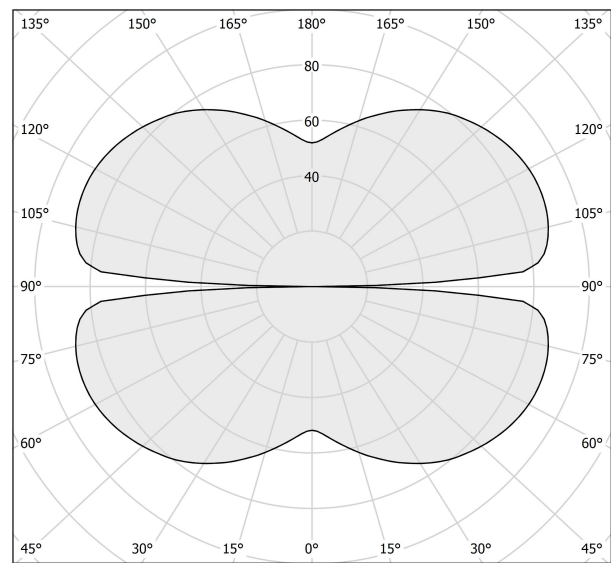

### Data sheet

CODE	M15502.150.0410
SYSTEM POWER CONSUMPTION	71W
EFFICACY	86.2lm/W
LIGHT SOURCE	LED
LIGHT SOURCE LIFETIME	L70 (B50) 60.000h
COLOUR TEMPERATURE	3000K Ra>90
LIGHT DISTRIBUTION	diffused
POWER SUPPLY	24V DC
ELECTRICAL CONFIGURATION	24V
DRIVER	remote not included
NOMINAL LUMINOUS FLUX	8505lm
LUMEN OUTPUT	6120lm
EFFICIENCY	72%
WEIGHT	1,58 Kg
PROTECTION DEGREE	IP20
COLOUR TOLLERANCES	SDCM 3
PACKING DIMENSIONS	160,0 x 160,0 x 11,0 cm

### Technical drawing

### Polar diagram

cd/klm  
— C0 - C180    - - - C90 - C270