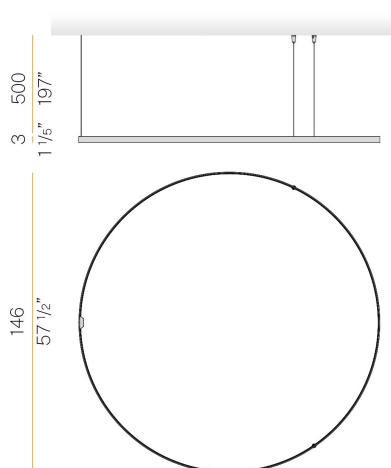

### Data sheet

CODE	M15502.150.0410
SYSTEM POWER CONSUMPTION	71W
EFFICACY	86.2lm/W
LIGHT SOURCE	LED
LIGHT SOURCE LIFETIME	L70 (B50) 60.000h
COLOUR TEMPERATURE	3000K Ra>90
LIGHT DISTRIBUTION	diffused
POWER SUPPLY	24V DC
ELECTRICAL CONFIGURATION	24V
DRIVER	remote not included
NOMINAL LUMINOUS FLUX	8505lm
LUMEN OUTPUT	6120lm
EFFICIENCY	72%
WEIGHT	1,58 Kg
PROTECTION DEGREE	IP20
COLOUR TOLLERANCES	SDCM 3
PACKING DIMENSIONS	160,0 x 160,0 x 11,0 cm

### Technical drawing