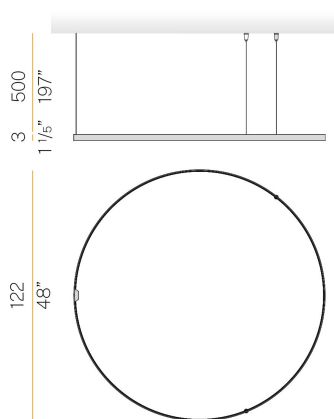

### Data sheet

CODE	M15502.125.0510
SYSTEM POWER CONSUMPTION	62W
EFFICACY	82.24lm/W
LIGHT SOURCE	LED
LIGHT SOURCE LIFETIME	L70 (B50) 60.000h
COLOUR TEMPERATURE	2700K Ra>90
LIGHT DISTRIBUTION	diffused
POWER SUPPLY	24V DC
ELECTRICAL CONFIGURATION	24V
DRIVER	remote not included
NOMINAL LUMINOUS FLUX	7088lm
LUMEN OUTPUT	5099lm
EFFICIENCY	71.9%
WEIGHT	1,50 Kg
PROTECTION DEGREE	IP20
COLOUR TOLLERANCES	SDCM 3
PACKING DIMENSIONS	132,0 x 132,0 x 9,0 cm

### Technical drawing