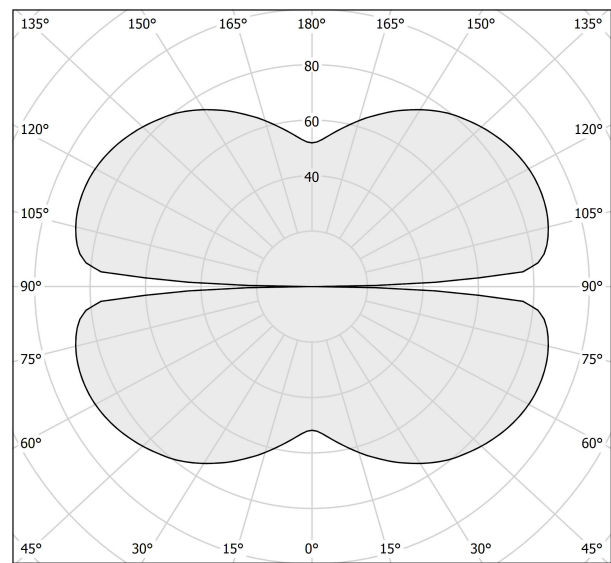

### Data sheet

CODE	M15502.125.0510
SYSTEM POWER CONSUMPTION	62W
EFFICACY	82.24lm/W
LIGHT SOURCE	LED
LIGHT SOURCE LIFETIME	L70 (B50) 60.000h
COLOUR TEMPERATURE	2700K Ra>90
LIGHT DISTRIBUTION	diffused
POWER SUPPLY	24V DC
ELECTRICAL CONFIGURATION	24V
DRIVER	remote not included
NOMINAL LUMINOUS FLUX	7088lm
LUMEN OUTPUT	5099lm
EFFICIENCY	71.9%
WEIGHT	1,50 Kg
PROTECTION DEGREE	IP20
COLOUR TOLLERANCES	SDCM 3
PACKING DIMENSIONS	132,0 x 132,0 x 9,0 cm

### Technical drawing

### Polar diagram

cd/klm  
— C0 - C180    - - - C90 - C270