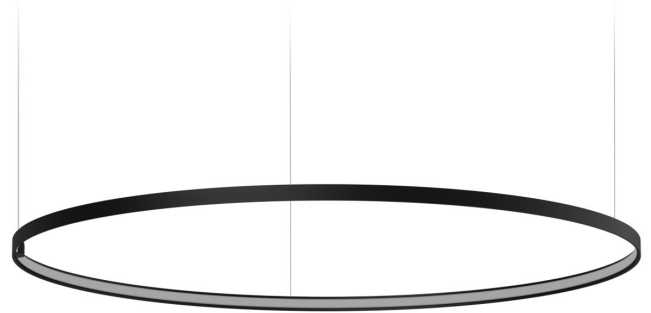

### Data sheet

CODE	M15502.125.0510
SYSTEM POWER CONSUMPTION	62W
EFFICACY	82.24lm/W
LIGHT SOURCE	LED
LIGHT SOURCE LIFETIME	L70 (B50) 60.000h
COLOUR TEMPERATURE	2700K Ra>90
LIGHT DISTRIBUTION	diffused
POWER SUPPLY	24V DC
ELECTRICAL CONFIGURATION	24V
DRIVER	remote not included
NOMINAL LUMINOUS FLUX	7088lm
LUMEN OUTPUT	5099lm
EFFICIENCY	71.9%
WEIGHT	1,50 Kg
PROTECTION DEGREE	IP20
COLOUR TOLLERANCES	SDCM 3
PACKING DIMENSIONS	132,0 x 132,0 x 9,0 cm

Single or multiple suspension lighting fixture for interiors, with direct and indirect light emission.

Bended extruded aluminium structure in white, black, bronze, mat brass or titanium polyacrylic paint.

Extruded polycarbonate diffuser with opaline finish.

Suspension kit with griplocks and 5m (196,9") long steel cables.

5m (196,9") long power cable in transparent PVC.

Provided without power canopy.