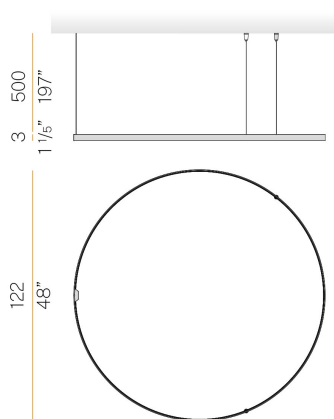

PANZERI

Zero Round

24V DC 24V

M15502.125.0410

● black

Data sheet

CODE	M15502.125.0410
SYSTEM POWER CONSUMPTION	62W
EFFICACY	82.24lm/W
LIGHT SOURCE	LED
LIGHT SOURCE LIFETIME	L70 (B50) 60.000h
COLOUR TEMPERATURE	3000K Ra>90
LIGHT DISTRIBUTION	diffused
POWER SUPPLY	24V DC
ELECTRICAL CONFIGURATION	24V
DRIVER	remote not included
NOMINAL LUMINOUS FLUX	7088lm
LUMEN OUTPUT	5099lm
EFFICIENCY	71.9%
WEIGHT	1,50 Kg
PROTECTION DEGREE	IP20
COLOUR TOLLERANCES	SDCM 3
PACKING DIMENSIONS	132,0 x 132,0 x 9,0 cm

Single or multiple suspension lighting fixture for interiors, with direct and indirect light emission.

Bended extruded aluminium structure in white, black, bronze, mat brass or titanium polyacrylic paint.

Extruded polycarbonate diffuser with opaline finish.

Suspension kit with griplocks and 5m (196,9") long steel cables.

5m (196,9") long power cable in transparent PVC.

Provided without power canopy.

Technical drawing

Polar diagram

cd/klm
— C0 - C180 - - - C90 - C270