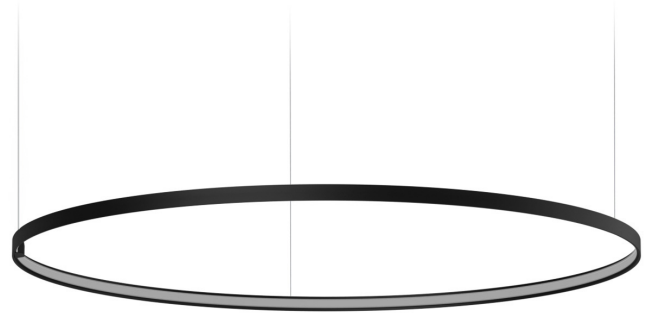

PANZERI

Zero Round

24V DC 24V

M15502.125.0410

● black

Data sheet

CODE	M15502.125.0410
SYSTEM POWER CONSUMPTION	62W
EFFICACY	82.24lm/W
LIGHT SOURCE	LED
LIGHT SOURCE LIFETIME	L70 (B50) 60.000h
COLOUR TEMPERATURE	3000K Ra>90
LIGHT DISTRIBUTION	diffused
POWER SUPPLY	24V DC
ELECTRICAL CONFIGURATION	24V
DRIVER	remote not included
NOMINAL LUMINOUS FLUX	7088lm
LUMEN OUTPUT	5099lm
EFFICIENCY	71.9%
WEIGHT	1,50 Kg
PROTECTION DEGREE	IP20
COLOUR TOLLERANCES	SDCM 3
PACKING DIMENSIONS	132,0 x 132,0 x 9,0 cm

Single or multiple suspension lighting fixture for interiors, with direct and indirect light emission.

Bended extruded aluminium structure in white, black, bronze, mat brass or titanium polyacrylic paint.

Extruded polycarbonate diffuser with opaline finish.

Suspension kit with griplocks and 5m (196,9") long steel cables.

5m (196,9") long power cable in transparent PVC.

Provided without power canopy.

Technical drawing