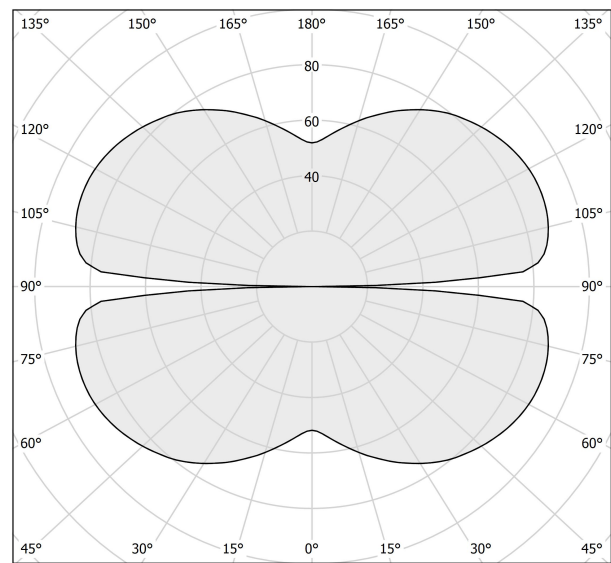

PANZERI

Zero Round

24V DC 24V

M15502.125.0410

● black

Data sheet

CODE	M15502.125.0410
SYSTEM POWER CONSUMPTION	62W
EFFICACY	82.24lm/W
LIGHT SOURCE	LED
LIGHT SOURCE LIFETIME	L70 (B50) 60.000h
COLOUR TEMPERATURE	3000K Ra>90
LIGHT DISTRIBUTION	diffused
POWER SUPPLY	24V DC
ELECTRICAL CONFIGURATION	24V
DRIVER	remote not included
NOMINAL LUMINOUS FLUX	7088lm
LUMEN OUTPUT	5099lm
EFFICIENCY	71.9%
WEIGHT	1,50 Kg
PROTECTION DEGREE	IP20
COLOUR TOLLERANCES	SDCM 3
PACKING DIMENSIONS	132,0 x 132,0 x 9,0 cm

Extruded polycarbonate diffuser with opaline finish.

Suspension kit with griplocks and 5m (196,9") long steel cables.

5m (196,9") long power cable in transparent PVC.

Provided without power canopy.

Technical drawing

Polar diagram

cd/klm
— C0 - C180 - - - C90 - C270