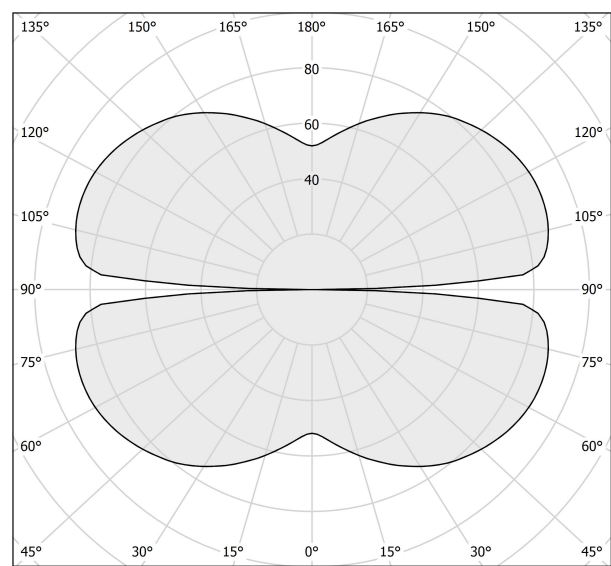

PANZERI

Zero Round

24V DC 24V

M15501.200.0510

● white

Data sheet

CODE	M15501.200.0510
SYSTEM POWER CONSUMPTION	88W
EFFICACY	92.7lm/W
LIGHT SOURCE	LED
LIGHT SOURCE LIFETIME	L70 (B50) 60.000h
COLOUR TEMPERATURE	2700K Ra>90
LIGHT DISTRIBUTION	diffused
POWER SUPPLY	24V DC
ELECTRICAL CONFIGURATION	24V
DRIVER	remote not included
NOMINAL LUMINOUS FLUX	11340lm
LUMEN OUTPUT	8158lm
EFFICIENCY	71.9%
WEIGHT	2,34 Kg
PROTECTION DEGREE	IP20
COLOUR TOLLERANCES	SDCM 3
PACKING DIMENSIONS	200,0 x 200,0 x 11,0 cm

Extruded polycarbonate diffuser with opaline finish.

Suspension kit with griplocks and 5m (196,9") long steel cables.

5m (196,9") long power cable in transparent PVC.

Provided without power canopy.

Technical drawing

Polar diagram

cd/klm
— C0 - C180 - - - C90 - C270