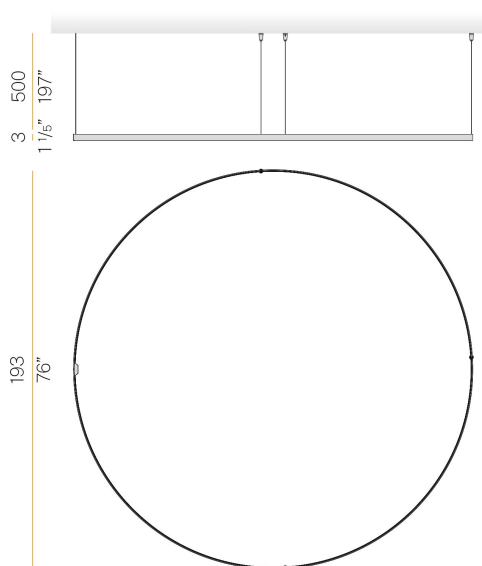

PANZERI

Zero Round

24V DC 24V

M15501.200.0510

● white

Data sheet

CODE	M15501.200.0510
SYSTEM POWER CONSUMPTION	88W
EFFICACY	92.7lm/W
LIGHT SOURCE	LED
LIGHT SOURCE LIFETIME	L70 (B50) 60.000h
COLOUR TEMPERATURE	2700K Ra>90
LIGHT DISTRIBUTION	diffused
POWER SUPPLY	24V DC
ELECTRICAL CONFIGURATION	24V
DRIVER	remote not included
NOMINAL LUMINOUS FLUX	11340lm
LUMEN OUTPUT	8158lm
EFFICIENCY	71.9%
WEIGHT	2,34 Kg
PROTECTION DEGREE	IP20
COLOUR TOLLERANCES	SDCM 3
PACKING DIMENSIONS	200,0 x 200,0 x 11,0 cm

Extruded polycarbonate diffuser with opaline finish.

Suspension kit with griplocks and 5m (196,9") long steel cables.

5m (196,9") long power cable in transparent PVC.

Provided without power canopy.

Technical drawing

Polar diagram

cd/klm
— C0 - C180 - - - C90 - C270