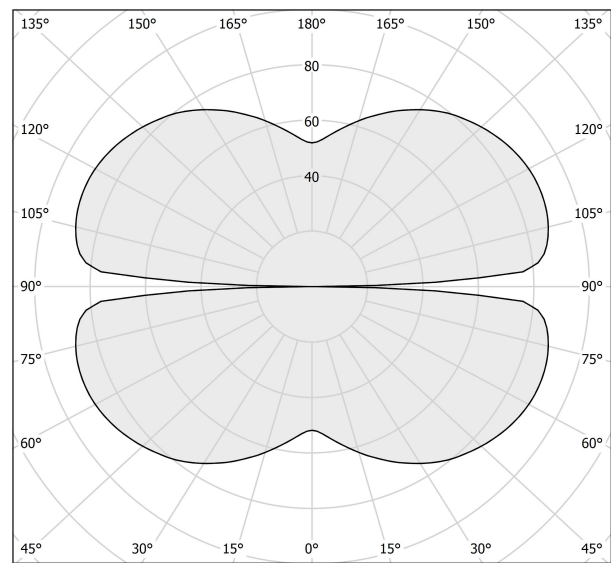

PANZERI

Zero Round

24V DC 24V

M15501.200.0410

● white

Data sheet

CODE	M15501.200.0410
SYSTEM POWER CONSUMPTION	88W
EFFICACY	92.7lm/W
LIGHT SOURCE	LED
LIGHT SOURCE LIFETIME	L70 (B50) 60.000h
COLOUR TEMPERATURE	3000K Ra>90
LIGHT DISTRIBUTION	diffused
POWER SUPPLY	24V DC
ELECTRICAL CONFIGURATION	24V
DRIVER	remote not included
NOMINAL LUMINOUS FLUX	11340lm
LUMEN OUTPUT	8158lm
EFFICIENCY	71.9%
WEIGHT	2,34 Kg
PROTECTION DEGREE	IP20
COLOUR TOLLERANCES	SDCM 3
PACKING DIMENSIONS	200,0 x 200,0 x 11,0 cm

Extruded polycarbonate diffuser with opaline finish.

Suspension kit with griplocks and 5m (196,9") long steel cables.

5m (196,9") long power cable in transparent PVC.

Provided without power canopy.

Technical drawing

Polar diagram

cd/klm
— C0 - C180 - - - C90 - C270