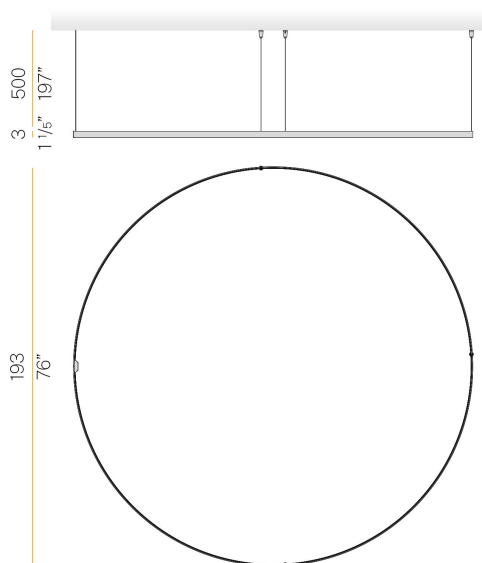

PANZERI

Zero Round

24V DC 24V

M15501.200.0410

● white

Data sheet

CODE	M15501.200.0410
SYSTEM POWER CONSUMPTION	88W
EFFICACY	92.7lm/W
LIGHT SOURCE	LED
LIGHT SOURCE LIFETIME	L70 (B50) 60.000h
COLOUR TEMPERATURE	3000K Ra>90
LIGHT DISTRIBUTION	diffused
POWER SUPPLY	24V DC
ELECTRICAL CONFIGURATION	24V
DRIVER	remote not included
NOMINAL LUMINOUS FLUX	11340lm
LUMEN OUTPUT	8158lm
EFFICIENCY	71.9%
WEIGHT	2,34 Kg
PROTECTION DEGREE	IP20
COLOUR TOLLERANCES	SDCM 3
PACKING DIMENSIONS	200,0 x 200,0 x 11,0 cm

Extruded polycarbonate diffuser with opaline finish.

Suspension kit with griplocks and 5m (196,9") long steel cables.

5m (196,9") long power cable in transparent PVC.

Provided without power canopy.

Technical drawing

Polar diagram

cd/klm
— C0 - C180 - - - C90 - C270