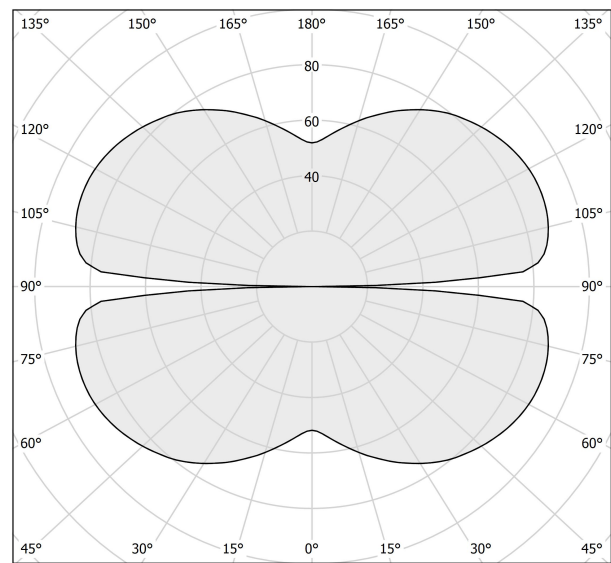

PANZERI

Zero Round

24V DC 24V

M15501.150.0510

● white

Data sheet

CODE	M15501.150.0510
SYSTEM POWER CONSUMPTION	71W
EFFICACY	86.2lm/W
LIGHT SOURCE	LED
LIGHT SOURCE LIFETIME	L70 (B50) 60.000h
COLOUR TEMPERATURE	2700K Ra>90
LIGHT DISTRIBUTION	diffused
POWER SUPPLY	24V DC
ELECTRICAL CONFIGURATION	24V
DRIVER	remote not included
NOMINAL LUMINOUS FLUX	8505lm
LUMEN OUTPUT	6120lm
EFFICIENCY	72%
WEIGHT	1,58 Kg
PROTECTION DEGREE	IP20
COLOUR TOLLERANCES	SDCM 3
PACKING DIMENSIONS	160,0 x 160,0 x 11,0 cm

Extruded polycarbonate diffuser with opaline finish.

Suspension kit with griplocks and 5m (196,9") long steel cables.

5m (196,9") long power cable in transparent PVC.

Provided without power canopy.

Technical drawing

Polar diagram

cd/klm
— C0 - C180 - - - C90 - C270