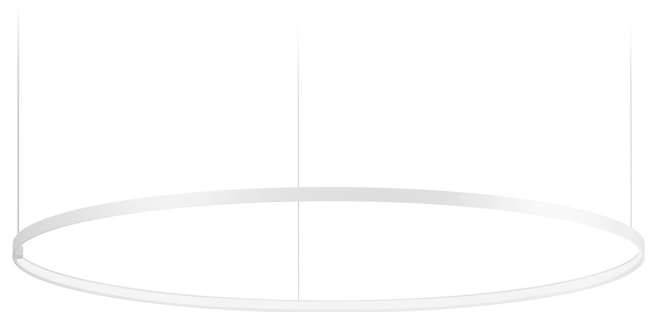

PANZERI

Zero Round

24V DC 24V

M15501.150.0510

● white

Data sheet

CODE	M15501.150.0510
SYSTEM POWER CONSUMPTION	71W
EFFICACY	86.2lm/W
LIGHT SOURCE	LED
LIGHT SOURCE LIFETIME	L70 (B50) 60.000h
COLOUR TEMPERATURE	2700K Ra>90
LIGHT DISTRIBUTION	diffused
POWER SUPPLY	24V DC
ELECTRICAL CONFIGURATION	24V
DRIVER	remote not included
NOMINAL LUMINOUS FLUX	8505lm
LUMEN OUTPUT	6120lm
EFFICIENCY	72%
WEIGHT	1,58 Kg
PROTECTION DEGREE	IP20
COLOUR TOLLERANCES	SDCM 3
PACKING DIMENSIONS	160,0 x 160,0 x 11,0 cm

Single or multiple suspension lighting fixture for interiors, with direct and indirect light emission.

Bended extruded aluminium structure in white, black, bronze, mat brass or titanium polyacrylic paint.

Extruded polycarbonate diffuser with opaline finish.

Suspension kit with griplocks and 5m (196,9") long steel cables.

5m (196,9") long power cable in transparent PVC.

Provided without power canopy.

Technical drawing