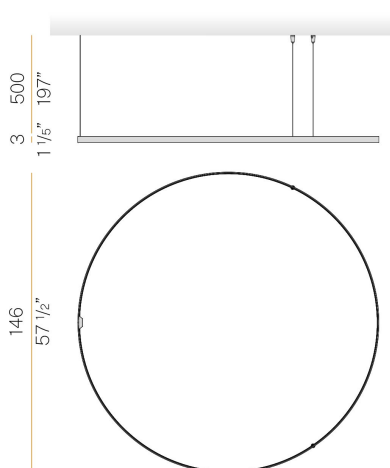

PANZERI

Zero Round

24V DC 24V

M15501.150.0510

● white

Data sheet

CODE	M15501.150.0510
SYSTEM POWER CONSUMPTION	71W
EFFICACY	86.2lm/W
LIGHT SOURCE	LED
LIGHT SOURCE LIFETIME	L70 (B50) 60.000h
COLOUR TEMPERATURE	2700K Ra>90
LIGHT DISTRIBUTION	diffused
POWER SUPPLY	24V DC
ELECTRICAL CONFIGURATION	24V
DRIVER	remote not included
NOMINAL LUMINOUS FLUX	8505lm
LUMEN OUTPUT	6120lm
EFFICIENCY	72%
WEIGHT	1,58 Kg
PROTECTION DEGREE	IP20
COLOUR TOLLERANCES	SDCM 3
PACKING DIMENSIONS	160,0 x 160,0 x 11,0 cm

Single or multiple suspension lighting fixture for interiors, with direct and indirect light emission.

Bended extruded aluminium structure in white, black, bronze, mat brass or titanium polyacrylic paint.

Extruded polycarbonate diffuser with opaline finish.

Suspension kit with griplocks and 5m (196,9") long steel cables.

5m (196,9") long power cable in transparent PVC.

Provided without power canopy.

Technical drawing