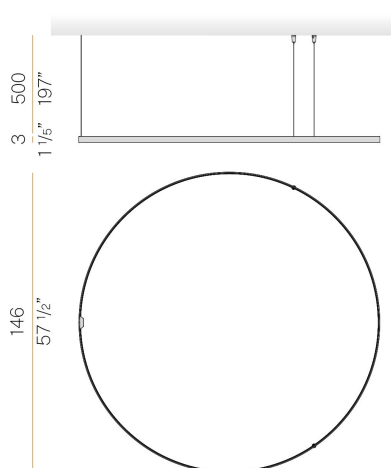

### Data sheet

CODE	M15501.150.0410
SYSTEM POWER CONSUMPTION	71W
EFFICACY	86.2lm/W
LIGHT SOURCE	LED
LIGHT SOURCE LIFETIME	L70 (B50) 60.000h
COLOUR TEMPERATURE	3000K Ra>90
LIGHT DISTRIBUTION	diffused
POWER SUPPLY	24V DC
ELECTRICAL CONFIGURATION	24V
DRIVER	remote not included
NOMINAL LUMINOUS FLUX	8505lm
LUMEN OUTPUT	6120lm
EFFICIENCY	72%
WEIGHT	1,58 Kg
PROTECTION DEGREE	IP20
COLOUR TOLLERANCES	SDCM 3
PACKING DIMENSIONS	160,0 x 160,0 x 11,0 cm

### Technical drawing