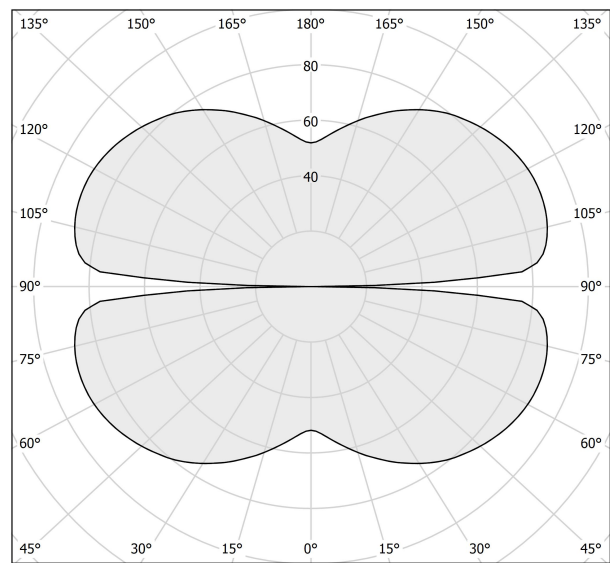

### Data sheet

CODE	M15501.150.0410
SYSTEM POWER CONSUMPTION	71W
EFFICACY	86.2lm/W
LIGHT SOURCE	LED
LIGHT SOURCE LIFETIME	L70 (B50) 60.000h
COLOUR TEMPERATURE	3000K Ra>90
LIGHT DISTRIBUTION	diffused
POWER SUPPLY	24V DC
ELECTRICAL CONFIGURATION	24V
DRIVER	remote not included
NOMINAL LUMINOUS FLUX	8505lm
LUMEN OUTPUT	6120lm
EFFICIENCY	72%
WEIGHT	1,58 Kg
PROTECTION DEGREE	IP20
COLOUR TOLLERANCES	SDCM 3
PACKING DIMENSIONS	160,0 x 160,0 x 11,0 cm

### Technical drawing

### Polar diagram

cd/klm  
— C0 - C180    - - - C90 - C270