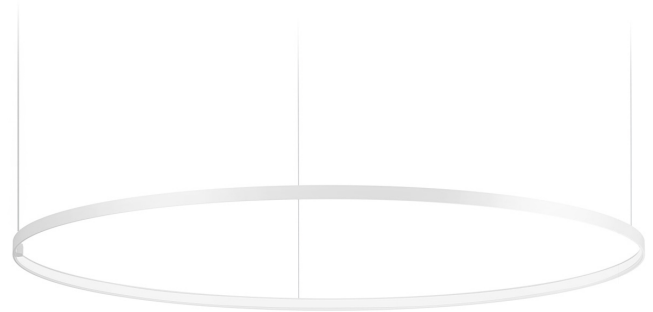

## Zero Round

24V DC 24V

M15501.150.0410

● white

### Data sheet

CODE	M15501.150.0410
SYSTEM POWER CONSUMPTION	71W
EFFICACY	86.2lm/W
LIGHT SOURCE	LED
LIGHT SOURCE LIFETIME	L70 (B50) 60.000h
COLOUR TEMPERATURE	3000K Ra>90
LIGHT DISTRIBUTION	diffused
POWER SUPPLY	24V DC
ELECTRICAL CONFIGURATION	24V
DRIVER	remote not included
NOMINAL LUMINOUS FLUX	8505lm
LUMEN OUTPUT	6120lm
EFFICIENCY	72%
WEIGHT	1,58 Kg
PROTECTION DEGREE	IP20
COLOUR TOLLERANCES	SDCM 3
PACKING DIMENSIONS	160,0 x 160,0 x 11,0 cm

Single or multiple suspension lighting fixture for interiors, with direct and indirect light emission.

Bended extruded aluminium structure in white, black, bronze, mat brass or titanium polyacrylic paint.

Extruded polycarbonate diffuser with opaline finish.

Suspension kit with griplocks and 5m (196,9") long steel cables.

5m (196,9") long power cable in transparent PVC.

Provided without power canopy.