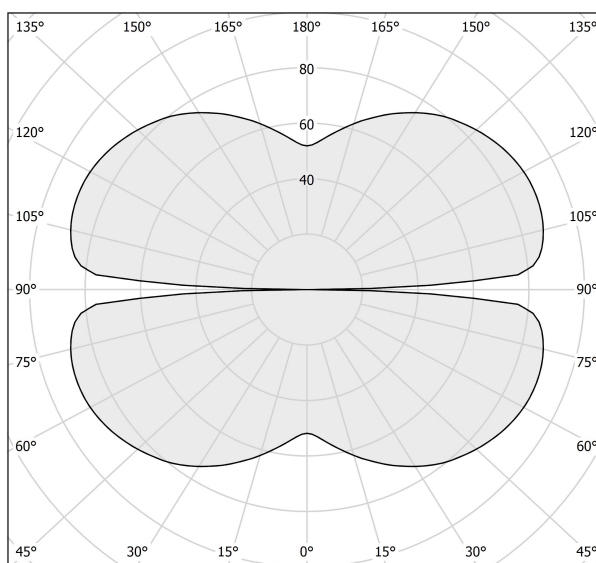

PANZERI

Zero Round

24V DC 24V

M15501.125.0510

● white

Data sheet

CODE	M15501.125.0510
SYSTEM POWER CONSUMPTION	62W
EFFICACY	82.24lm/W
LIGHT SOURCE	LED
LIGHT SOURCE LIFETIME	L70 (B50) 60.000h
COLOUR TEMPERATURE	2700K Ra>90
LIGHT DISTRIBUTION	diffused
POWER SUPPLY	24V DC
ELECTRICAL CONFIGURATION	24V
DRIVER	remote not included
NOMINAL LUMINOUS FLUX	7088lm
LUMEN OUTPUT	5099lm
EFFICIENCY	71.9%
WEIGHT	1,50 Kg
PROTECTION DEGREE	IP20
COLOUR TOLLERANCES	SDCM 3
PACKING DIMENSIONS	132,0 x 132,0 x 9,0 cm

Extruded polycarbonate diffuser with opaline finish.

Suspension kit with griplocks and 5m (196,9") long steel cables.

5m (196,9") long power cable in transparent PVC.

Provided without power canopy.

Technical drawing

Polar diagram

cd/klm
— C0 - C180 - - - C90 - C270