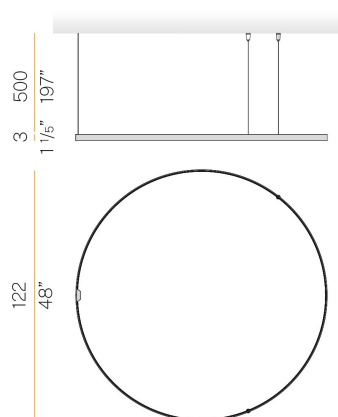

PANZERI

Zero Round

24V DC 24V

M15501.125.0510

● white

Data sheet

CODE	M15501.125.0510
SYSTEM POWER CONSUMPTION	62W
EFFICACY	82.24lm/W
LIGHT SOURCE	LED
LIGHT SOURCE LIFETIME	L70 (B50) 60.000h
COLOUR TEMPERATURE	2700K Ra>90
LIGHT DISTRIBUTION	diffused
POWER SUPPLY	24V DC
ELECTRICAL CONFIGURATION	24V
DRIVER	remote not included
NOMINAL LUMINOUS FLUX	7088lm
LUMEN OUTPUT	5099lm
EFFICIENCY	71.9%
WEIGHT	1,50 Kg
PROTECTION DEGREE	IP20
COLOUR TOLLERANCES	SDCM 3
PACKING DIMENSIONS	132,0 x 132,0 x 9,0 cm

Single or multiple suspension lighting fixture for interiors, with direct and indirect light emission.

Bended extruded aluminium structure in white, black, bronze, mat brass or titanium polyacrylic paint.

Extruded polycarbonate diffuser with opaline finish.

Suspension kit with griplocks and 5m (196,9") long steel cables.

5m (196,9") long power cable in transparent PVC.

Provided without power canopy.

Technical drawing

Polar diagram

cd/klm
— C0 - C180 - - - C90 - C270