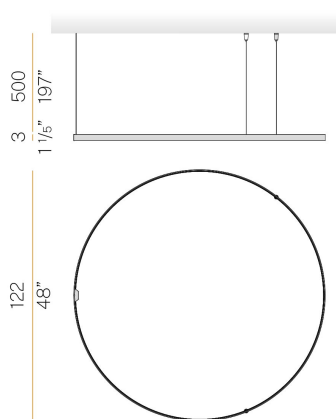

### Data sheet

CODE	M15501.125.0410
SYSTEM POWER CONSUMPTION	62W
EFFICACY	82.24lm/W
LIGHT SOURCE	LED
LIGHT SOURCE LIFETIME	L70 (B50) 60.000h
COLOUR TEMPERATURE	3000K Ra>90
LIGHT DISTRIBUTION	diffused
POWER SUPPLY	24V DC
ELECTRICAL CONFIGURATION	24V
DRIVER	remote not included
NOMINAL LUMINOUS FLUX	7088lm
LUMEN OUTPUT	5099lm
EFFICIENCY	71.9%
WEIGHT	1,50 Kg
PROTECTION DEGREE	IP20
COLOUR TOLLERANCES	SDCM 3
PACKING DIMENSIONS	132,0 x 132,0 x 9,0 cm

### Technical drawing