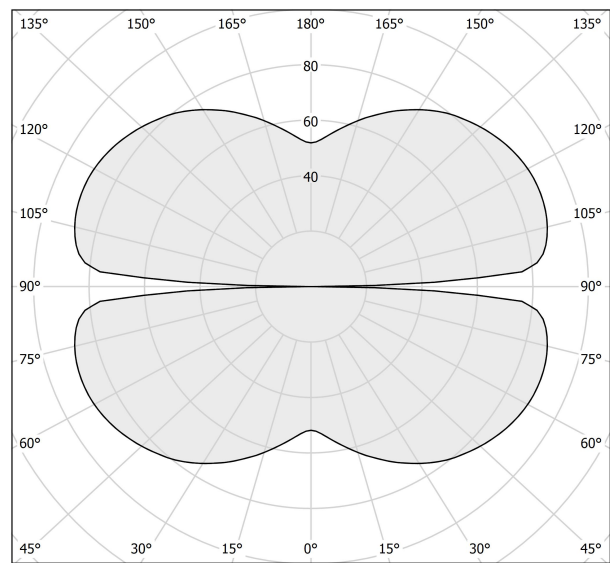

### Data sheet

CODE	M15501.125.0410
SYSTEM POWER CONSUMPTION	62W
EFFICACY	82.24lm/W
LIGHT SOURCE	LED
LIGHT SOURCE LIFETIME	L70 (B50) 60.000h
COLOUR TEMPERATURE	3000K Ra>90
LIGHT DISTRIBUTION	diffused
POWER SUPPLY	24V DC
ELECTRICAL CONFIGURATION	24V
DRIVER	remote not included
NOMINAL LUMINOUS FLUX	7088lm
LUMEN OUTPUT	5099lm
EFFICIENCY	71.9%
WEIGHT	1,50 Kg
PROTECTION DEGREE	IP20
COLOUR TOLLERANCES	SDCM 3
PACKING DIMENSIONS	132,0 x 132,0 x 9,0 cm

### Technical drawing

### Polar diagram

cd/klm  
— C0 - C180    - - - C90 - C270