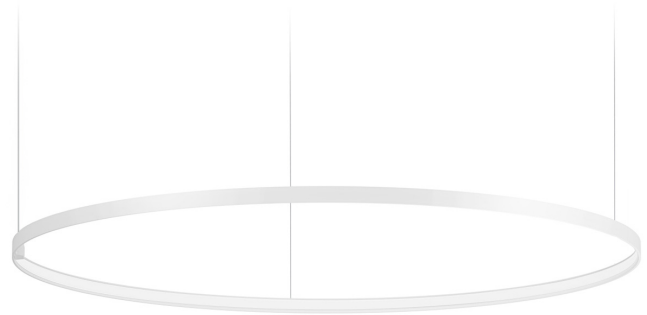

## Zero Round

24V DC 24V

M15501.125.0410

● white

### Data sheet

CODE	M15501.125.0410
SYSTEM POWER CONSUMPTION	62W
EFFICACY	82.24lm/W
LIGHT SOURCE	LED
LIGHT SOURCE LIFETIME	L70 (B50) 60.000h
COLOUR TEMPERATURE	3000K Ra>90
LIGHT DISTRIBUTION	diffused
POWER SUPPLY	24V DC
ELECTRICAL CONFIGURATION	24V
DRIVER	remote not included
NOMINAL LUMINOUS FLUX	7088lm
LUMEN OUTPUT	5099lm
EFFICIENCY	71.9%
WEIGHT	1,50 Kg
PROTECTION DEGREE	IP20
COLOUR TOLLERANCES	SDCM 3
PACKING DIMENSIONS	132,0 x 132,0 x 9,0 cm

Single or multiple suspension lighting fixture for interiors, with direct and indirect light emission.

Bended extruded aluminium structure in white, black, bronze, mat brass or titanium polyacrylic paint.

Extruded polycarbonate diffuser with opaline finish.

Suspension kit with griplocks and 5m (196,9") long steel cables.

5m (196,9") long power cable in transparent PVC.

Provided without power canopy.