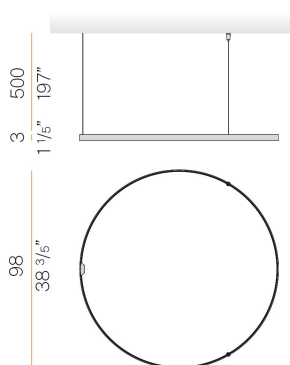

### Data sheet

CODE	M15330.100.0410
SYSTEM POWER CONSUMPTION	47W
EFFICACY	86.79lm/W
LIGHT SOURCE	LED
LIGHT SOURCE LIFETIME	L70 (B50) 60.000h
COLOUR TEMPERATURE	3000K Ra>90
LIGHT DISTRIBUTION	diffused
POWER SUPPLY	24V DC
ELECTRICAL CONFIGURATION	24V
DRIVER	remote not included
NOMINAL LUMINOUS FLUX	5670lm
LUMEN OUTPUT	4079lm
EFFICIENCY	71.9%
WEIGHT	1.43 Kg
PROTECTION DEGREE	IP20
COLOUR TOLLERANCES	SDCM 3
PACKING DIMENSIONS	133,0 x 133,0 x 60,0 cm

### Technical drawing