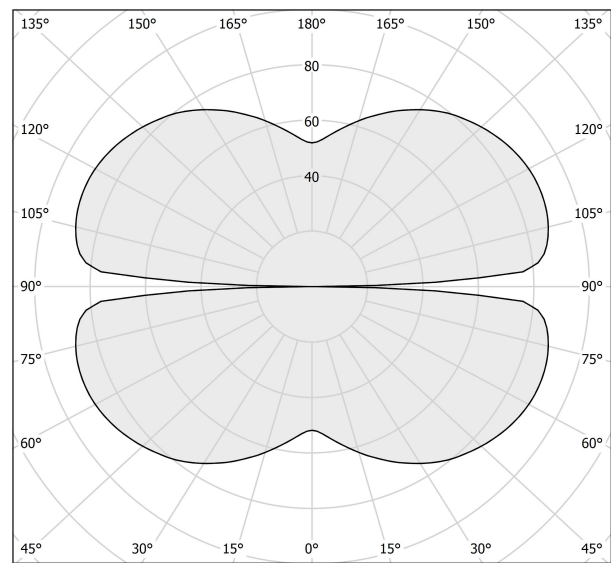

### Data sheet

CODE	M15330.100.0410
SYSTEM POWER CONSUMPTION	47W
EFFICACY	86.79lm/W
LIGHT SOURCE	LED
LIGHT SOURCE LIFETIME	L70 (B50) 60.000h
COLOUR TEMPERATURE	3000K Ra>90
LIGHT DISTRIBUTION	diffused
POWER SUPPLY	24V DC
ELECTRICAL CONFIGURATION	24V
DRIVER	remote not included
NOMINAL LUMINOUS FLUX	5670lm
LUMEN OUTPUT	4079lm
EFFICIENCY	71.9%
WEIGHT	1.43 Kg
PROTECTION DEGREE	IP20
COLOUR TOLLERANCES	SDCM 3
PACKING DIMENSIONS	133,0 x 133,0 x 60,0 cm

### Technical drawing

### Polar diagram

cd/klm  
— C0 - C180    - - - C90 - C270