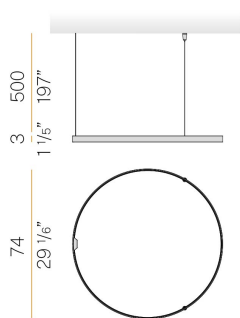

PANZERI

Zero Round

24V DC 24V

M15330.075.0510

titanium

Data sheet

CODE	M15330.075.0510
SYSTEM POWER CONSUMPTION	36W
EFFICACY	84.97lm/W
LIGHT SOURCE	LED
LIGHT SOURCE LIFETIME	L70 (B50) 60.000h
COLOUR TEMPERATURE	2700K Ra>90
LIGHT DISTRIBUTION	diffused
POWER SUPPLY	24V DC
ELECTRICAL CONFIGURATION	24V
DRIVER	remote not included
NOMINAL LUMINOUS FLUX	4252lm
LUMEN OUTPUT	3059lm
EFFICIENCY	71.9%
WEIGHT	1,12 Kg
PROTECTION DEGREE	IP20
COLOUR TOLLERANCES	SDCM 3
PACKING DIMENSIONS	152,0 x 152,0 x 79,0 cm

Single or multiple suspension lighting fixture for interiors, with direct and indirect light emission.

Bended extruded aluminium structure in white, black, bronze, mat brass or titanium polyacrylic paint.

Extruded polycarbonate diffuser with opaline finish.

Suspension kit with griplocks and 5m (196,9") long steel cables.

5m (196,9") long power cable in transparent PVC.

Provided without power canopy.

Technical drawing