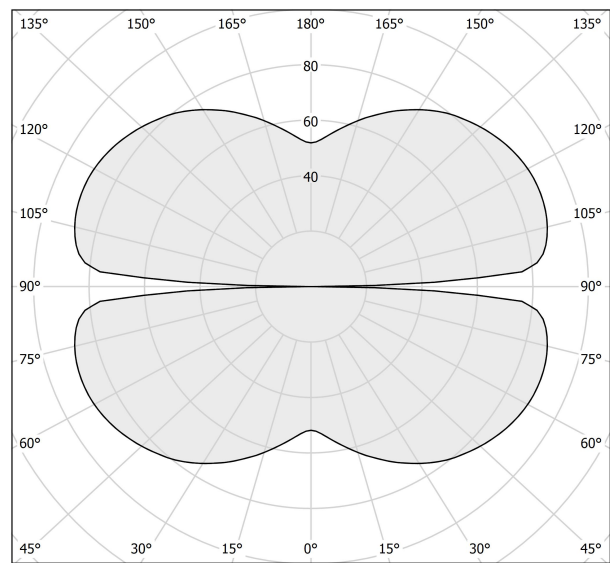

PANZERI

Zero Round

24V DC 24V

M15330.075.0510

titanium

Data sheet

CODE	M15330.075.0510
SYSTEM POWER CONSUMPTION	36W
EFFICACY	84.97lm/W
LIGHT SOURCE	LED
LIGHT SOURCE LIFETIME	L70 (B50) 60.000h
COLOUR TEMPERATURE	2700K Ra>90
LIGHT DISTRIBUTION	diffused
POWER SUPPLY	24V DC
ELECTRICAL CONFIGURATION	24V
DRIVER	remote not included
NOMINAL LUMINOUS FLUX	4252lm
LUMEN OUTPUT	3059lm
EFFICIENCY	71.9%
WEIGHT	1,12 Kg
PROTECTION DEGREE	IP20
COLOUR TOLLERANCES	SDCM 3
PACKING DIMENSIONS	152,0 x 152,0 x 79,0 cm

Extruded polycarbonate diffuser with opaline finish.

Suspension kit with griplocks and 5m (196,9") long steel cables.

5m (196,9") long power cable in transparent PVC.

Provided without power canopy.

Technical drawing

Polar diagram

cd/klm
— C0 - C180 - - - C90 - C270