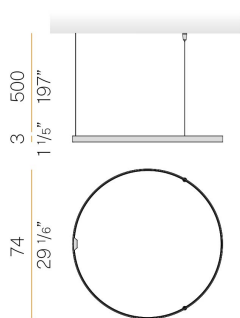

PANZERI

Zero Round

24V DC 24V
M15330.075.0510

titanium

Data sheet

CODE	M15330.075.0510
SYSTEM POWER CONSUMPTION	24W
EFFICACY	127.46lm/W
LIGHT SOURCE	LED
LIGHT SOURCE LIFETIME	L70 (B50) 60.000h
COLOUR TEMPERATURE	2700K Ra>90
LIGHT DISTRIBUTION	diffused
POWER SUPPLY	24V DC
ELECTRICAL CONFIGURATION	24V
DRIVER	remote not included
NOMINAL LUMINOUS FLUX	3594lm
LUMEN OUTPUT	3059lm
EFFICIENCY	85.1%
WEIGHT	1,12 Kg
PROTECTION DEGREE	IP20
COLOUR TOLLERANCES	SDCM 3
PACKING DIMENSIONS	152,0 x 152,0 x 79,0 cm

Single or multiple suspension lighting fixture for interiors, with direct and indirect light emission.

Bended extruded aluminium structure in white, black, bronze, mat brass or titanium polyacrylic paint.

Extruded polycarbonate diffuser with opaline finish.

Suspension kit with griplocks and 5m (196,9") long steel cables.

5m (196,9") long power cable in transparent PVC.

Provided without power canopy.

Technical drawing

Polar diagram