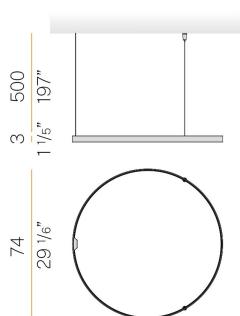

PANZERI

Zero Round

24V DC 24V

M15330.075.0410

titanium

Data sheet

CODE	M15330.075.0410
SYSTEM POWER CONSUMPTION	36W
EFFICACY	84.97lm/W
LIGHT SOURCE	LED
LIGHT SOURCE LIFETIME	L70 (B50) 60.000h
COLOUR TEMPERATURE	3000K Ra>90
LIGHT DISTRIBUTION	diffused
POWER SUPPLY	24V DC
ELECTRICAL CONFIGURATION	24V
DRIVER	remote not included
NOMINAL LUMINOUS FLUX	4252lm
LUMEN OUTPUT	3059lm
EFFICIENCY	71.9%
WEIGHT	1,12 Kg
PROTECTION DEGREE	IP20
COLOUR TOLLERANCES	SDCM 3
PACKING DIMENSIONS	153,0 x 153,0 x 80,0 cm

Single or multiple suspension lighting fixture for interiors, with direct and indirect light emission.

Bended extruded aluminium structure in white, black, bronze, mat brass or titanium polyacrylic paint.

Extruded polycarbonate diffuser with opaline finish.

Suspension kit with griplocks and 5m (196,9") long steel cables.

5m (196,9") long power cable in transparent PVC.

Provided without power canopy.

Technical drawing