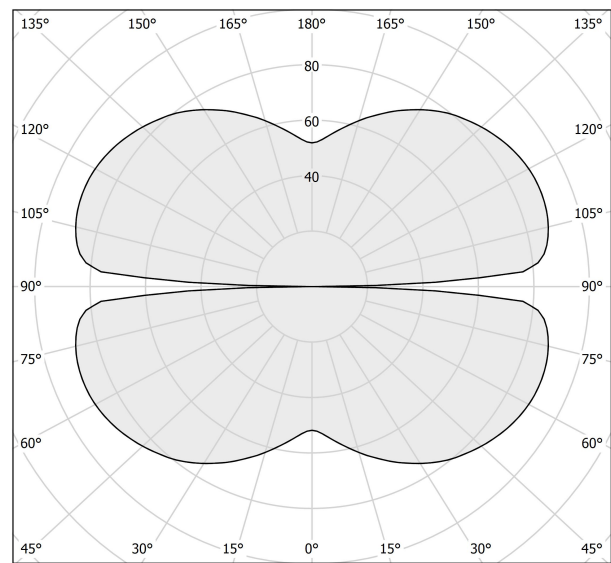

PANZERI

Zero Round

24V DC 24V

M15330.075.0410

titanium

Data sheet

CODE	M15330.075.0410
SYSTEM POWER CONSUMPTION	36W
EFFICACY	84.97lm/W
LIGHT SOURCE	LED
LIGHT SOURCE LIFETIME	L70 (B50) 60.000h
COLOUR TEMPERATURE	3000K Ra>90
LIGHT DISTRIBUTION	diffused
POWER SUPPLY	24V DC
ELECTRICAL CONFIGURATION	24V
DRIVER	remote not included
NOMINAL LUMINOUS FLUX	4252lm
LUMEN OUTPUT	3059lm
EFFICIENCY	71.9%
WEIGHT	1,12 Kg
PROTECTION DEGREE	IP20
COLOUR TOLLERANCES	SDCM 3
PACKING DIMENSIONS	153,0 x 153,0 x 80,0 cm

Extruded polycarbonate diffuser with opaline finish.

Suspension kit with griplocks and 5m (196,9") long steel cables.

5m (196,9") long power cable in transparent PVC.

Provided without power canopy.

Technical drawing

Polar diagram

cd/klm
— C0 - C180 - - - C90 - C270